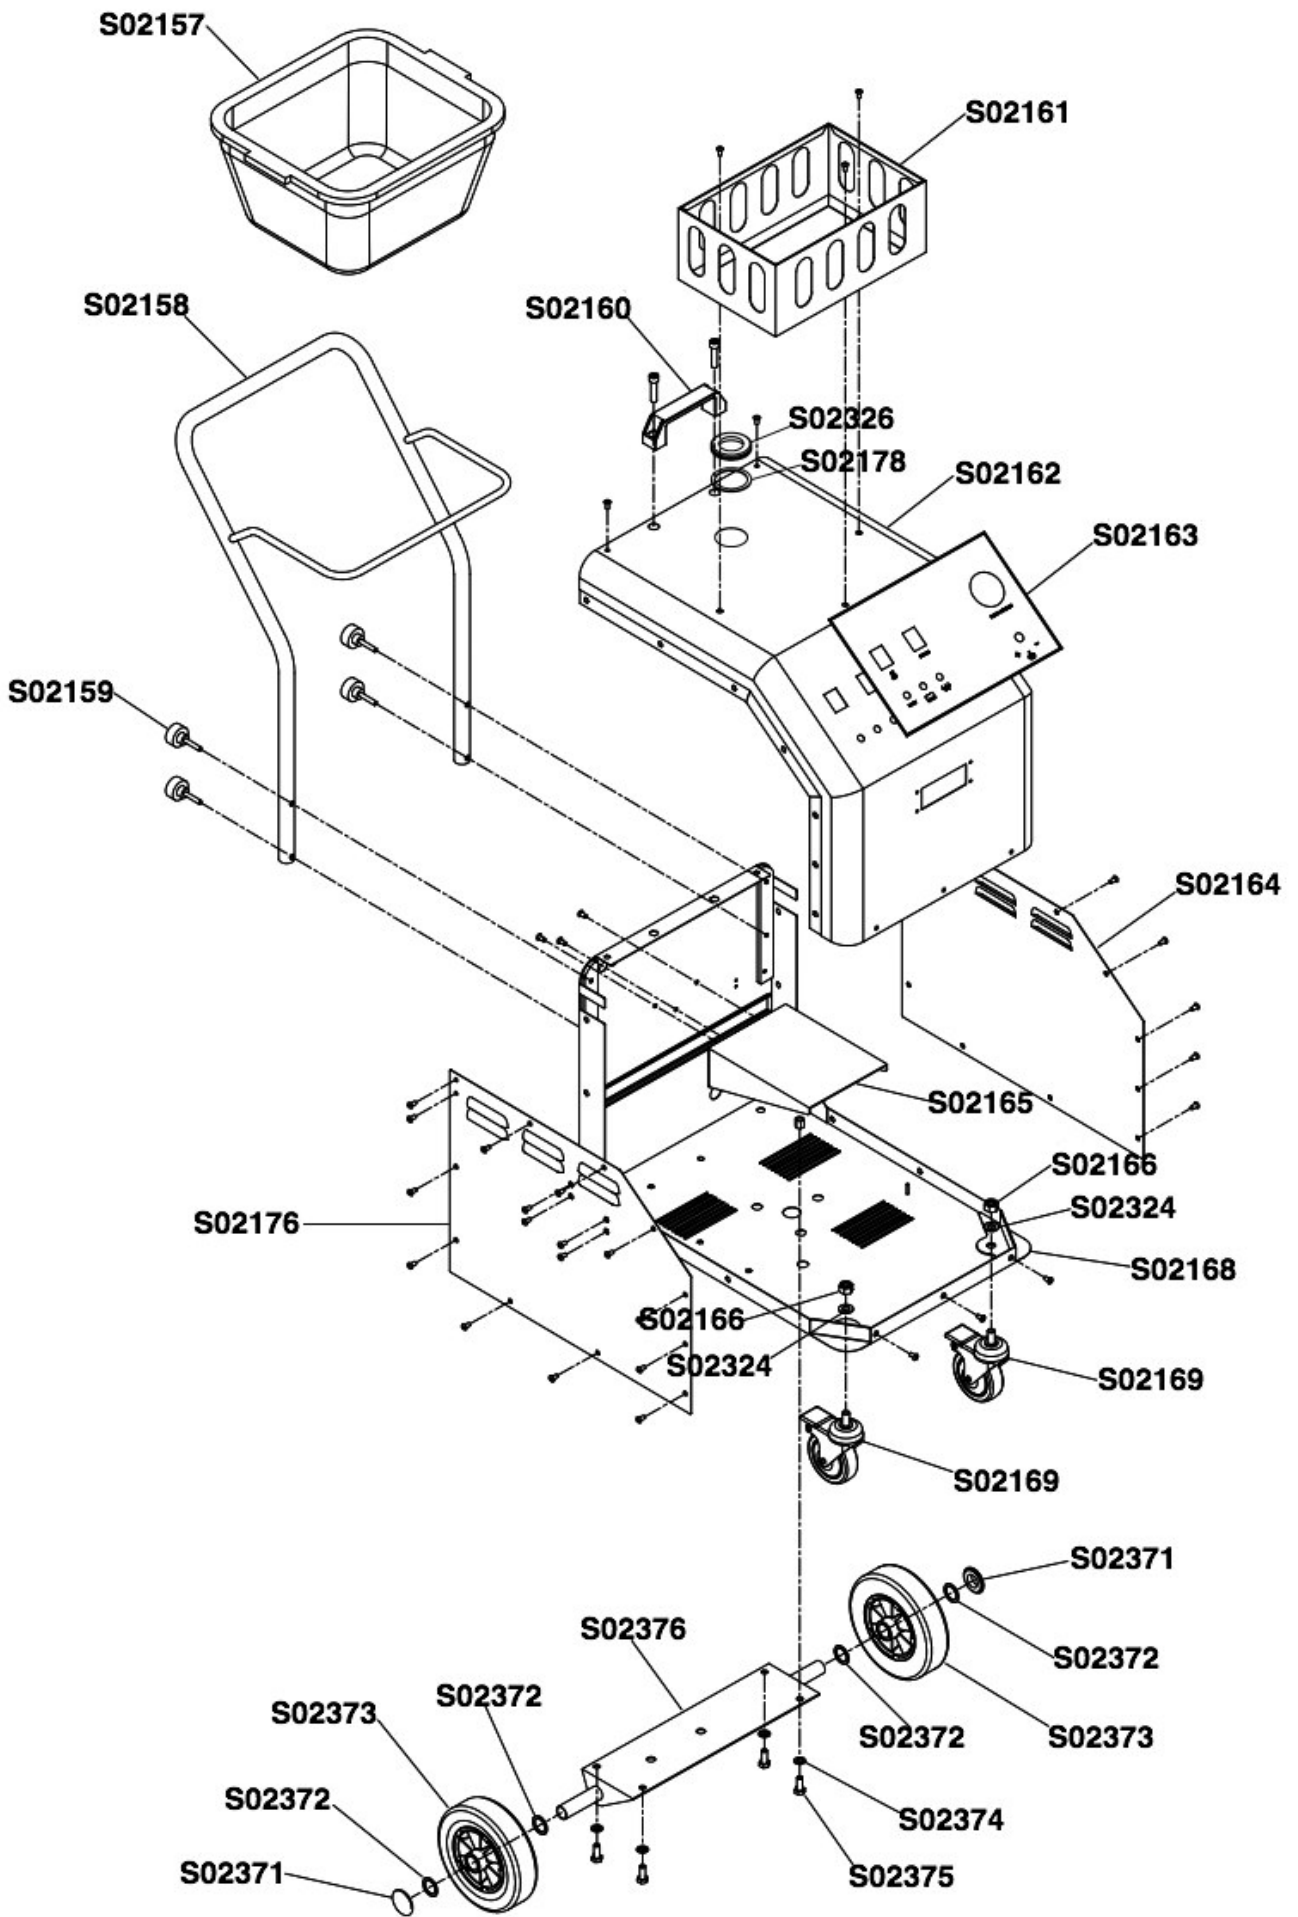

SF6 Spares Book

Page	Part Number	Description	List Price
1	S02157	Grey Basket	£28.78
1	S02158	Handle	£165.09
1	S02159	Hand Screw	£6.89
1	S02160	Handle Cover	£9.79
1	S02161	Basket for Tank	£117.67
1	S02162	Cover	£296.24
1	S02163	Machine Label	£21.74
1	S02164	Left Carter	£98.76
1	S02165	Holder for Tank	£53.49
1	S02166	Self Locking Nut M10	£0.26
1	S02168	Base	£408.17
1	S02169	Wheel with Brake	£52.51
1	S02176	Right Carter	£98.76
1	S02178	Mousse D 45x55x2	£2.43
1	S02167	Plain Washer	£0.12
1	S02177	Silicon Seal	£2.93
1	S02170	Starlock Capped	£2.43
1	S02171	Washer 20x28x1.5	£1.13
1	S02172	Grey Wheel	£59.13
1	S02173	Washer	£0.08
1	S02174	Screw	£0.63
1	S02376	Axle Wheel	£86.40
2	S02180	Power Switch	£8.06
2	S02181	Switch Bip Black	£8.32
2	S02182	Red DC3 with Nut	£0.89
2	S02183	Orange SC3 with Nut	£0.89
2	S02184	Green SC3 with Nut	£0.89
2	S02185	Cylindrical Spacer	£0.82
2	S02186	Electronic Card LED	£65.29
2	S02189	Box	£30.94
2	S02190	Electronic Board 230v	£152.06
2	S02194	Label	£7.06
2	S02405	Wiring	£120.39
2	S02406	Ground Terminal Blocks	£12.54
2	S02407	Fuseholder	£12.10
2	S02408	Fuse AM 10x38 4amp 500V	£4.03
2	S02409	Fuse AM 10x38 4amp 500V	£3.63
2	S02410	Fuse Holder SEZ 3x38 32A 690V	£45.50
2	S02411	Contactactor 3P 32A 220V 50/60Hz	£354.30
2	S02412	Terminal Block	£3.72
2	S02413	Cable Gland	£2.39
2	S02415	Socket Cee	£20.91
2	S02187	Locking Nut M3	£1.11
3	S02209	Plate for Lime Socket	£18.12

Page	Part Number	Description	List Price
4	S02241	Silicon Holder	£5.15
4	S02242	Silicon Tube 5x10	£5.57
4	S02243	Fitting Connection	£6.60
4	S02247	Relief Valve	£10.35
4	S02248	Water Pump	£73.54
4	S02249	Bracket 60 sh for Pump	£0.72
4	S02250	Water Filter	£2.71