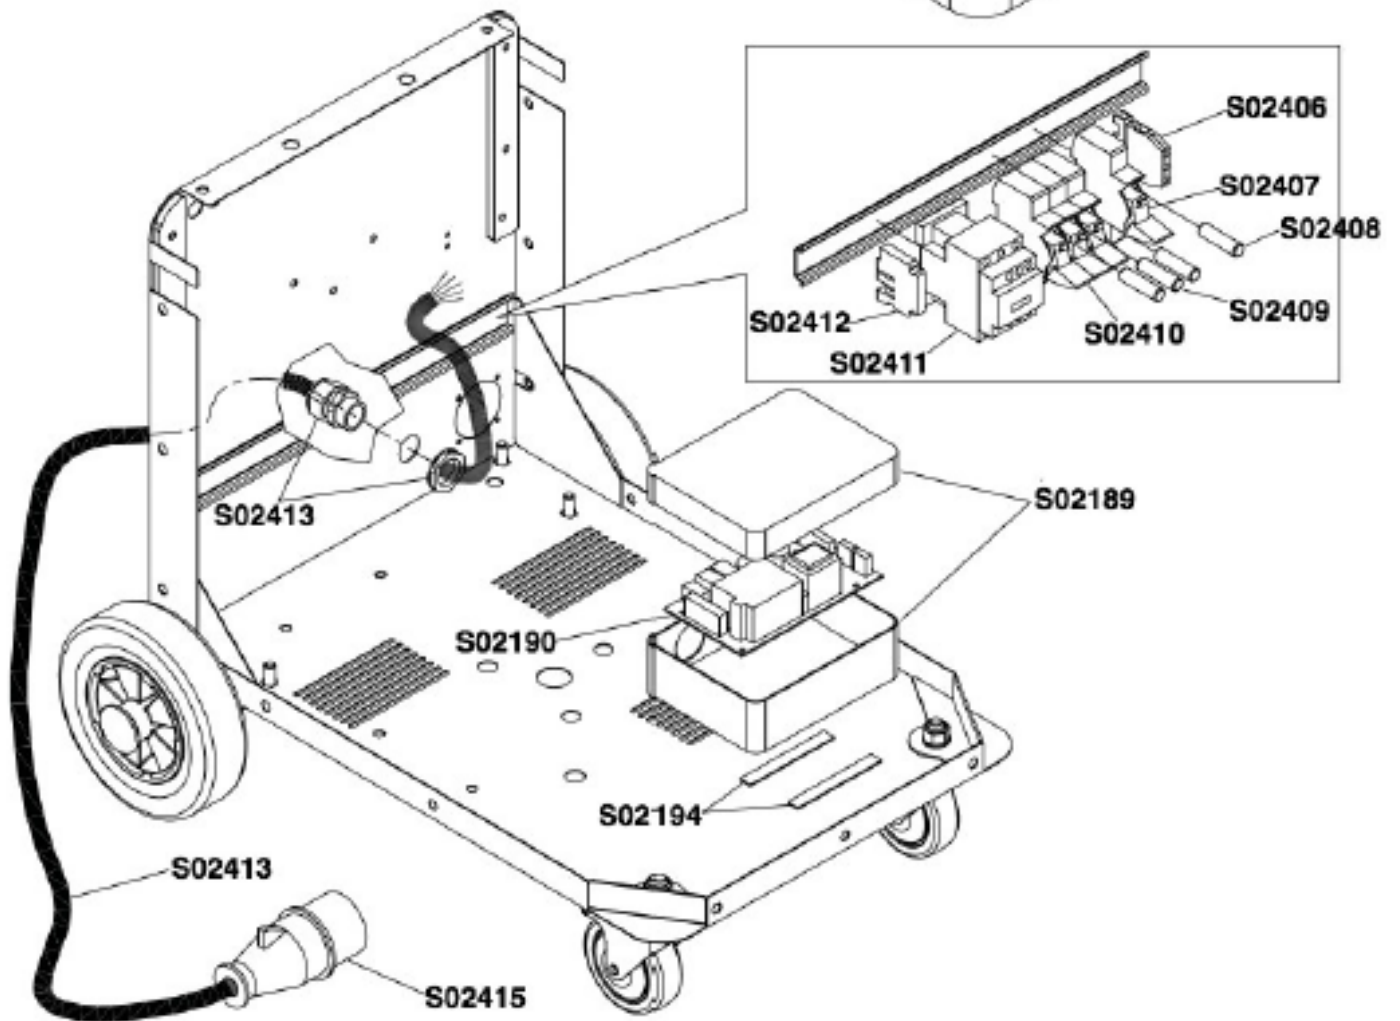

SF6 Spares Book

Page	Part Number	Description	List Price
1	S02157	Grey Basket	£28.78
1	S02158	Handle	£165.09
1	S02159	Hand Screw	£6.89
1	S02160	Handle Cover	£9.79
1	S02161	Basket for Tank	£117.67
1	S02162	Cover	£296.24
1	S02163	Machine Label	£21.74
1	S02164	Left Carter	£98.76
1	S02165	Holder for Tank	£53.49
1	S02166	Self Locking Nut M10	£0.26
1	S02168	Base	£408.17
1	S02169	Wheel with Brake	£52.51
1	S02176	Right Carter	£98.76
1	S02178	Mousse D 45x55x2	£2.43
1	S02167	Plain Washer	£0.12
1	S02177	Silicon Seal	£2.93
1	S02170	Starlock Capped	£2.43
1	S02171	Washer 20x28x1.5	£1.13
1	S02172	Grey Wheel	£59.13
1	S02173	Washer	£0.08
1	S02174	Screw	£0.63
1	S02376	Axle Wheel	£86.40
2	S02180	Power Switch	£8.06
2	S02181	Switch Bip Black	£8.32
2	S02182	Red DC3 with Nut	£0.89
2	S02183	Orange SC3 with Nut	£0.89
2	S02184	Green SC3 with Nut	£0.89
2	S02185	Cylindrical Spacer	£0.82
2	S02186	Electronic Card LED	£65.29
2	S02189	Box	£30.94
2	S02190	Electronic Board 230v	£152.06
2	S02194	Label	£7.06
2	S02405	Wiring	£120.39
2	S02406	Ground Terminal Blocks	£12.54
2	S02407	Fuseholder	£12.10
2	S02408	Fuse AM 10x38 4amp 500V	£4.03
2	S02409	Fuse AM 10x38 4amp 500V	£3.63
2	S02410	Fuse Holder SEZ 3x38 32A 690V	£45.50
2	S02411	Contactactor 3P 32A 220V 50/60Hz	£354.30
2	S02412	Terminal Block	£3.72
2	S02413	Cable Gland	£2.39
2	S02415	Socket Cee	£20.91
2	S02187	Locking Nut M3	£1.11
3	S02209	Plate for Lime Socket	£18.12

Page	Part Number	Description	List Price
4	S02241	Silicon Holder	£5.15
4	S02242	Silicon Tube 5x10	£5.57
4	S02243	Fitting Connection	£6.60
4	S02247	Relief Valve	£10.35
4	S02248	Water Pump	£73.54
4	S02249	Bracket 60 sh for Pump	£0.72
4	S02250	Water Filter	£2.71