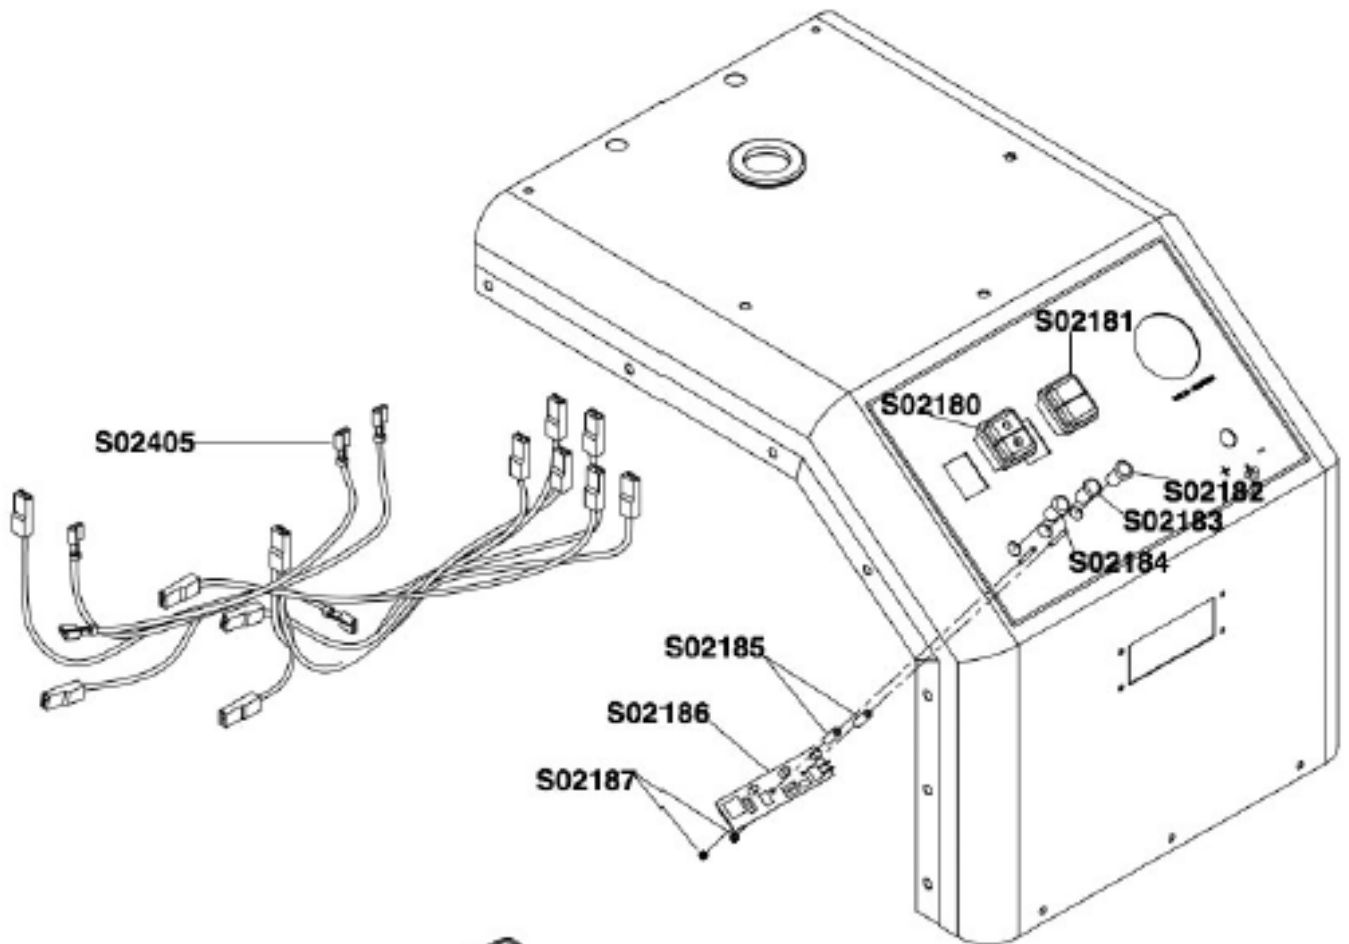

SF6 Spares Book

Page	Part Number	Description	List Price
1	S02157	Grey Basket	£28.78
1	S02158	Handle	£165.09
1	S02159	Hand Screw	£6.89
1	S02160	Handle Cover	£9.79
1	S02161	Basket for Tank	£117.67
1	S02162	Cover	£296.24
1	S02163	Machine Label	£21.74
1	S02164	Left Carter	£98.76
1	S02165	Holder for Tank	£53.49
1	S02166	Self Locking Nut M10	£0.26
1	S02168	Base	£408.17
1	S02169	Wheel with Brake	£52.51
1	S02176	Right Carter	£98.76
1	S02178	Mousse D 45x55x2	£2.43
1	S02167	Plain Washer	£0.12
1	S02177	Silicon Seal	£2.93
1	S02170	Starlock Capped	£2.43
1	S02171	Washer 20x28x1.5	£1.13
1	S02172	Grey Wheel	£59.13
1	S02173	Washer	£0.08
1	S02174	Screw	£0.63
1	S02376	Axle Wheel	£86.40
2	S02180	Power Switch	£8.06
2	S02181	Switch Bip Black	£8.32
2	S02182	Red DC3 with Nut	£0.89
2	S02183	Orange SC3 with Nut	£0.89
2	S02184	Green SC3 with Nut	£0.89
2	S02185	Cylindrical Spacer	£0.82
2	S02186	Electronic Card LED	£65.29
2	S02189	Box	£30.94
2	S02190	Electronic Board 230v	£152.06
2	S02194	Label	£7.06
2	S02405	Wiring	£120.39
2	S02406	Ground Terminal Blocks	£12.54
2	S02407	Fuseholder	£12.10
2	S02408	Fuse AM 10x38 4amp 500V	£4.03
2	S02409	Fuse AM 10x38 4amp 500V	£3.63
2	S02410	Fuse Holder SEZ 3x38 32A 690V	£45.50
2	S02411	Contactactor 3P 32A 220V 50/60Hz	£354.30
2	S02412	Terminal Block	£3.72
2	S02413	Cable Gland	£2.39
2	S02415	Socket Cee	£20.91
2	S02187	Locking Nut M3	£1.11
3	S02209	Plate for Lime Socket	£18.12

Page	Part Number	Description	List Price
4	S02241	Silicon Holder	£5.15
4	S02242	Silicon Tube 5x10	£5.57
4	S02243	Fitting Connection	£6.60
4	S02247	Relief Valve	£10.35
4	S02248	Water Pump	£73.54
4	S02249	Bracket 60 sh for Pump	£0.72
4	S02250	Water Filter	£2.71