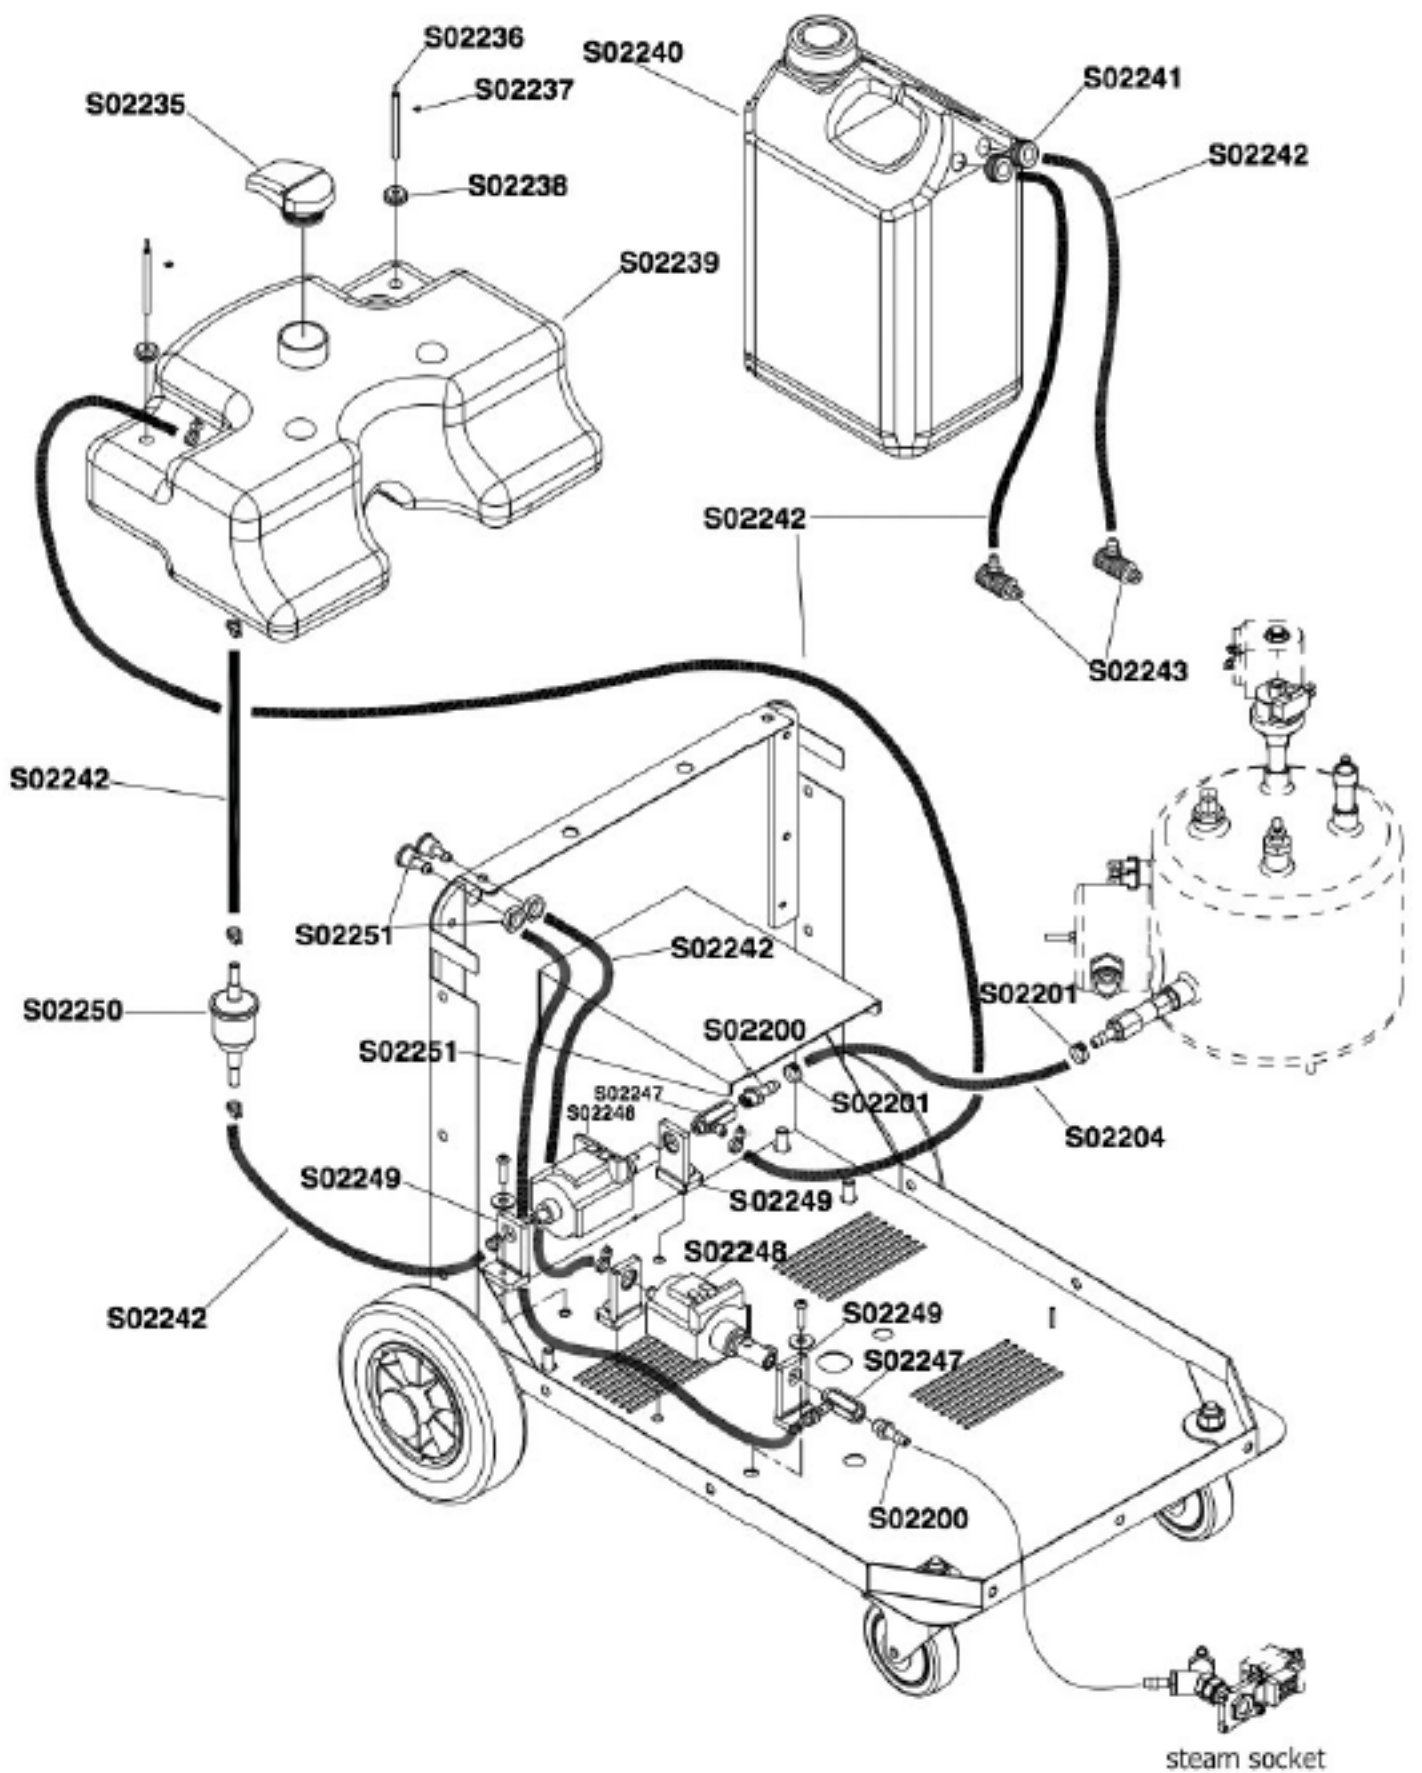

SF6 Spares Book

Page	Part Number	Description	List Price
1	S02157	Grey Basket	£28.78
1	S02158	Handle	£165.09
1	S02159	Hand Screw	£6.89
1	S02160	Handle Cover	£9.79
1	S02161	Basket for Tank	£117.67
1	S02162	Cover	£296.24
1	S02163	Machine Label	£21.74
1	S02164	Left Carter	£98.76
1	S02165	Holder for Tank	£53.49
1	S02166	Self Locking Nut M10	£0.26
1	S02168	Base	£408.17
1	S02169	Wheel with Brake	£52.51
1	S02176	Right Carter	£98.76
1	S02178	Mousse D 45x55x2	£2.43
1	S02167	Plain Washer	£0.12
1	S02177	Silicon Seal	£2.93
1	S02170	Starlock Capped	£2.43
1	S02171	Washer 20x28x1.5	£1.13
1	S02172	Grey Wheel	£59.13
1	S02173	Washer	£0.08
1	S02174	Screw	£0.63
1	S02376	Axle Wheel	£86.40
2	S02180	Power Switch	£8.06
2	S02181	Switch Bip Black	£8.32
2	S02182	Red DC3 with Nut	£0.89
2	S02183	Orange SC3 with Nut	£0.89
2	S02184	Green SC3 with Nut	£0.89
2	S02185	Cylindrical Spacer	£0.82
2	S02186	Electronic Card LED	£65.29
2	S02189	Box	£30.94
2	S02190	Electronic Board 230v	£152.06
2	S02194	Label	£7.06
2	S02405	Wiring	£120.39
2	S02406	Ground Terminal Blocks	£12.54
2	S02407	Fuseholder	£12.10
2	S02408	Fuse AM 10x38 4amp 500V	£4.03
2	S02409	Fuse AM 10x38 4amp 500V	£3.63
2	S02410	Fuse Holder SEZ 3x38 32A 690V	£45.50
2	S02411	Contactactor 3P 32A 220V 50/60Hz	£354.30
2	S02412	Terminal Block	£3.72
2	S02413	Cable Gland	£2.39
2	S02415	Socket Cee	£20.91
2	S02187	Locking Nut M3	£1.11
3	S02209	Plate for Lime Socket	£18.12