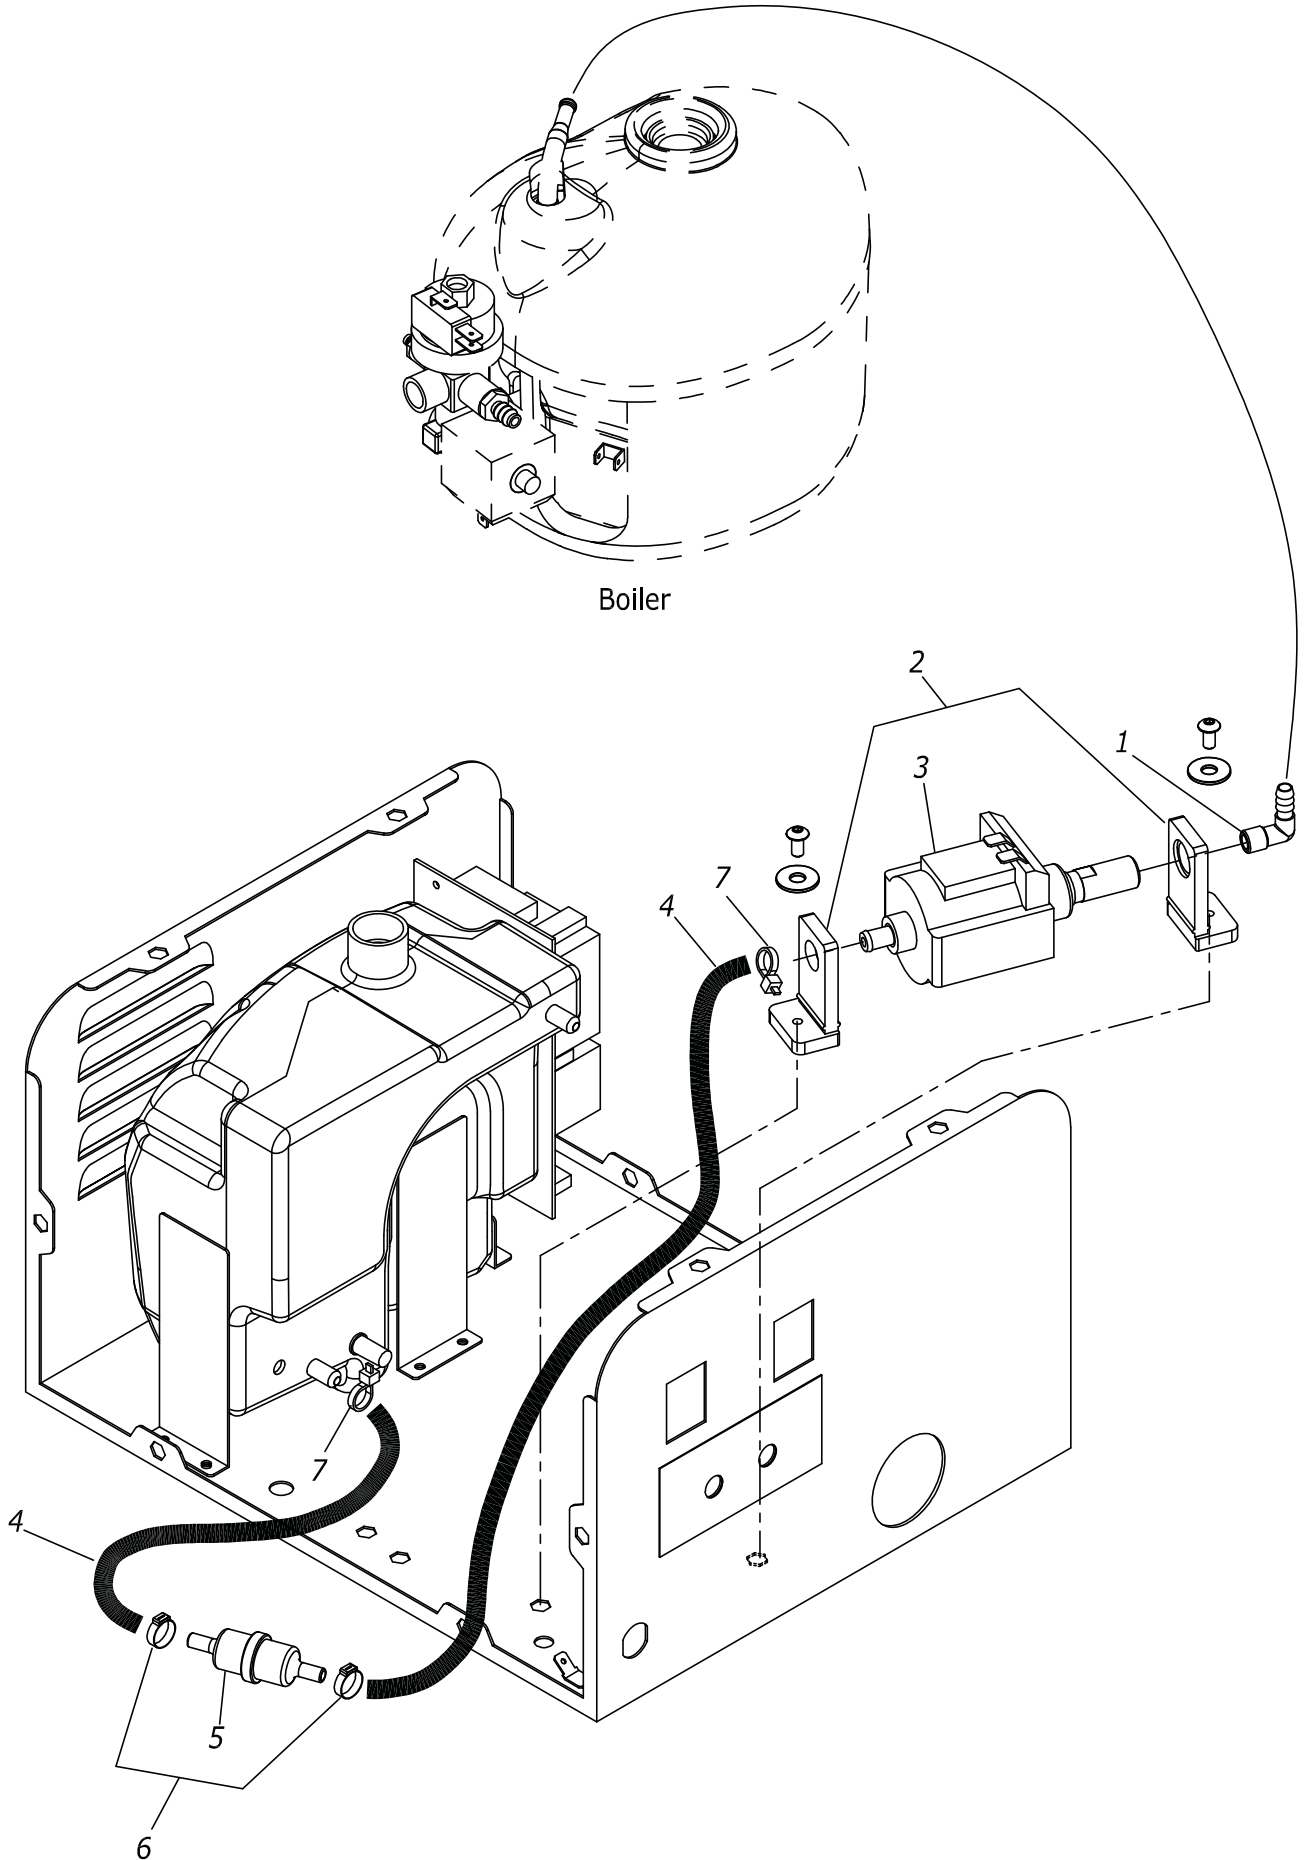

OSPREYDEEPCLEAN[®]
DRY STEAM CLEANING TECHNOLOGY

SPARE PART DRAWING SF COMPACT

TAB. 1

00	07/2013	TAB01	Spare Parts Drawings - SF COMPACT	Q70002421
REV	DATA	N° DOC.	DESCRIPTION	PRODUCT COD.

TAB. 2

00	07/2013	TAB02	Spare Parts Drawings - SF COMPACT	Q70002421
REV	DATA	N° DOC.	DESCRIPTION	PRODUCT COD.

00	07/2013	TAB03	Spare Parts Drawings - SF COMPACT	Q70002421
REV	DATA	N° DOC.	DESCRIPTION	PRODUCT COD.