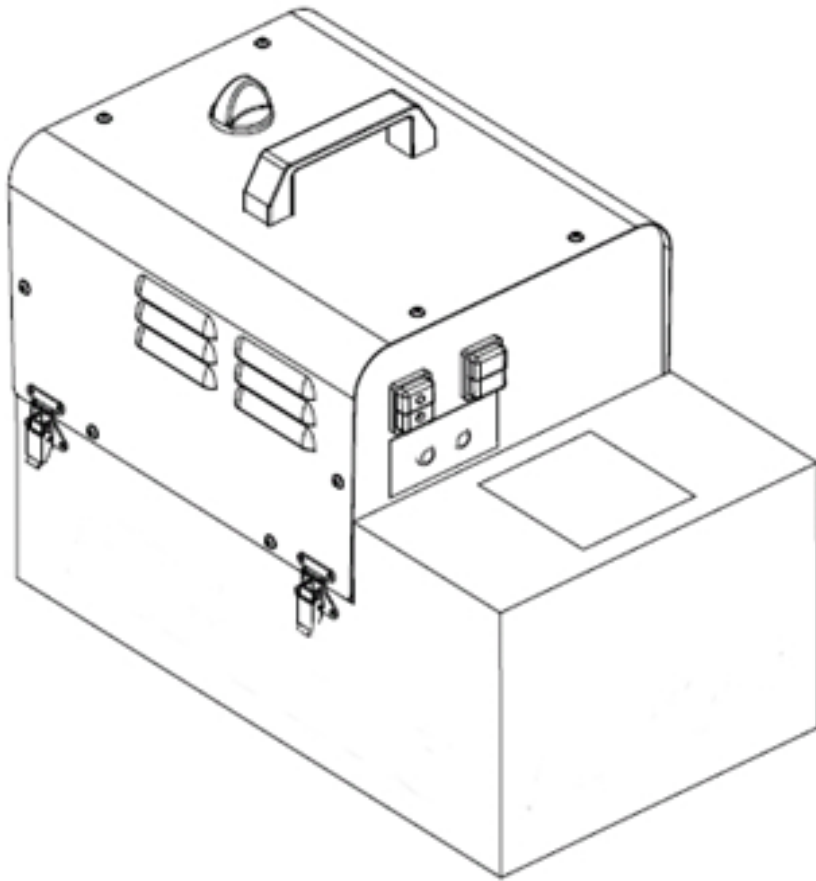

OSPREYDEEPCLEAN[®]
DRY STEAM CLEANING TECHNOLOGY

SPARE PART DRAWING SF COMPACT

TAB. 1

00	07/2013	TAB01	Spare Parts Drawings - SF COMPACT	Q70002421
REV	DATA	N° DOC.	DESCRIPTION	PRODUCT COD.

TAB. 2

00	07/2013	TAB02	Spare Parts Drawings - SF COMPACT	Q70002421
REV	DATA	N° DOC.	DESCRIPTION	PRODUCT COD.

00	07/2013	TAB03	Spare Parts Drawings - SF COMPACT	Q70002421
REV	DATA	N° DOC.	DESCRIPTION	PRODUCT COD.