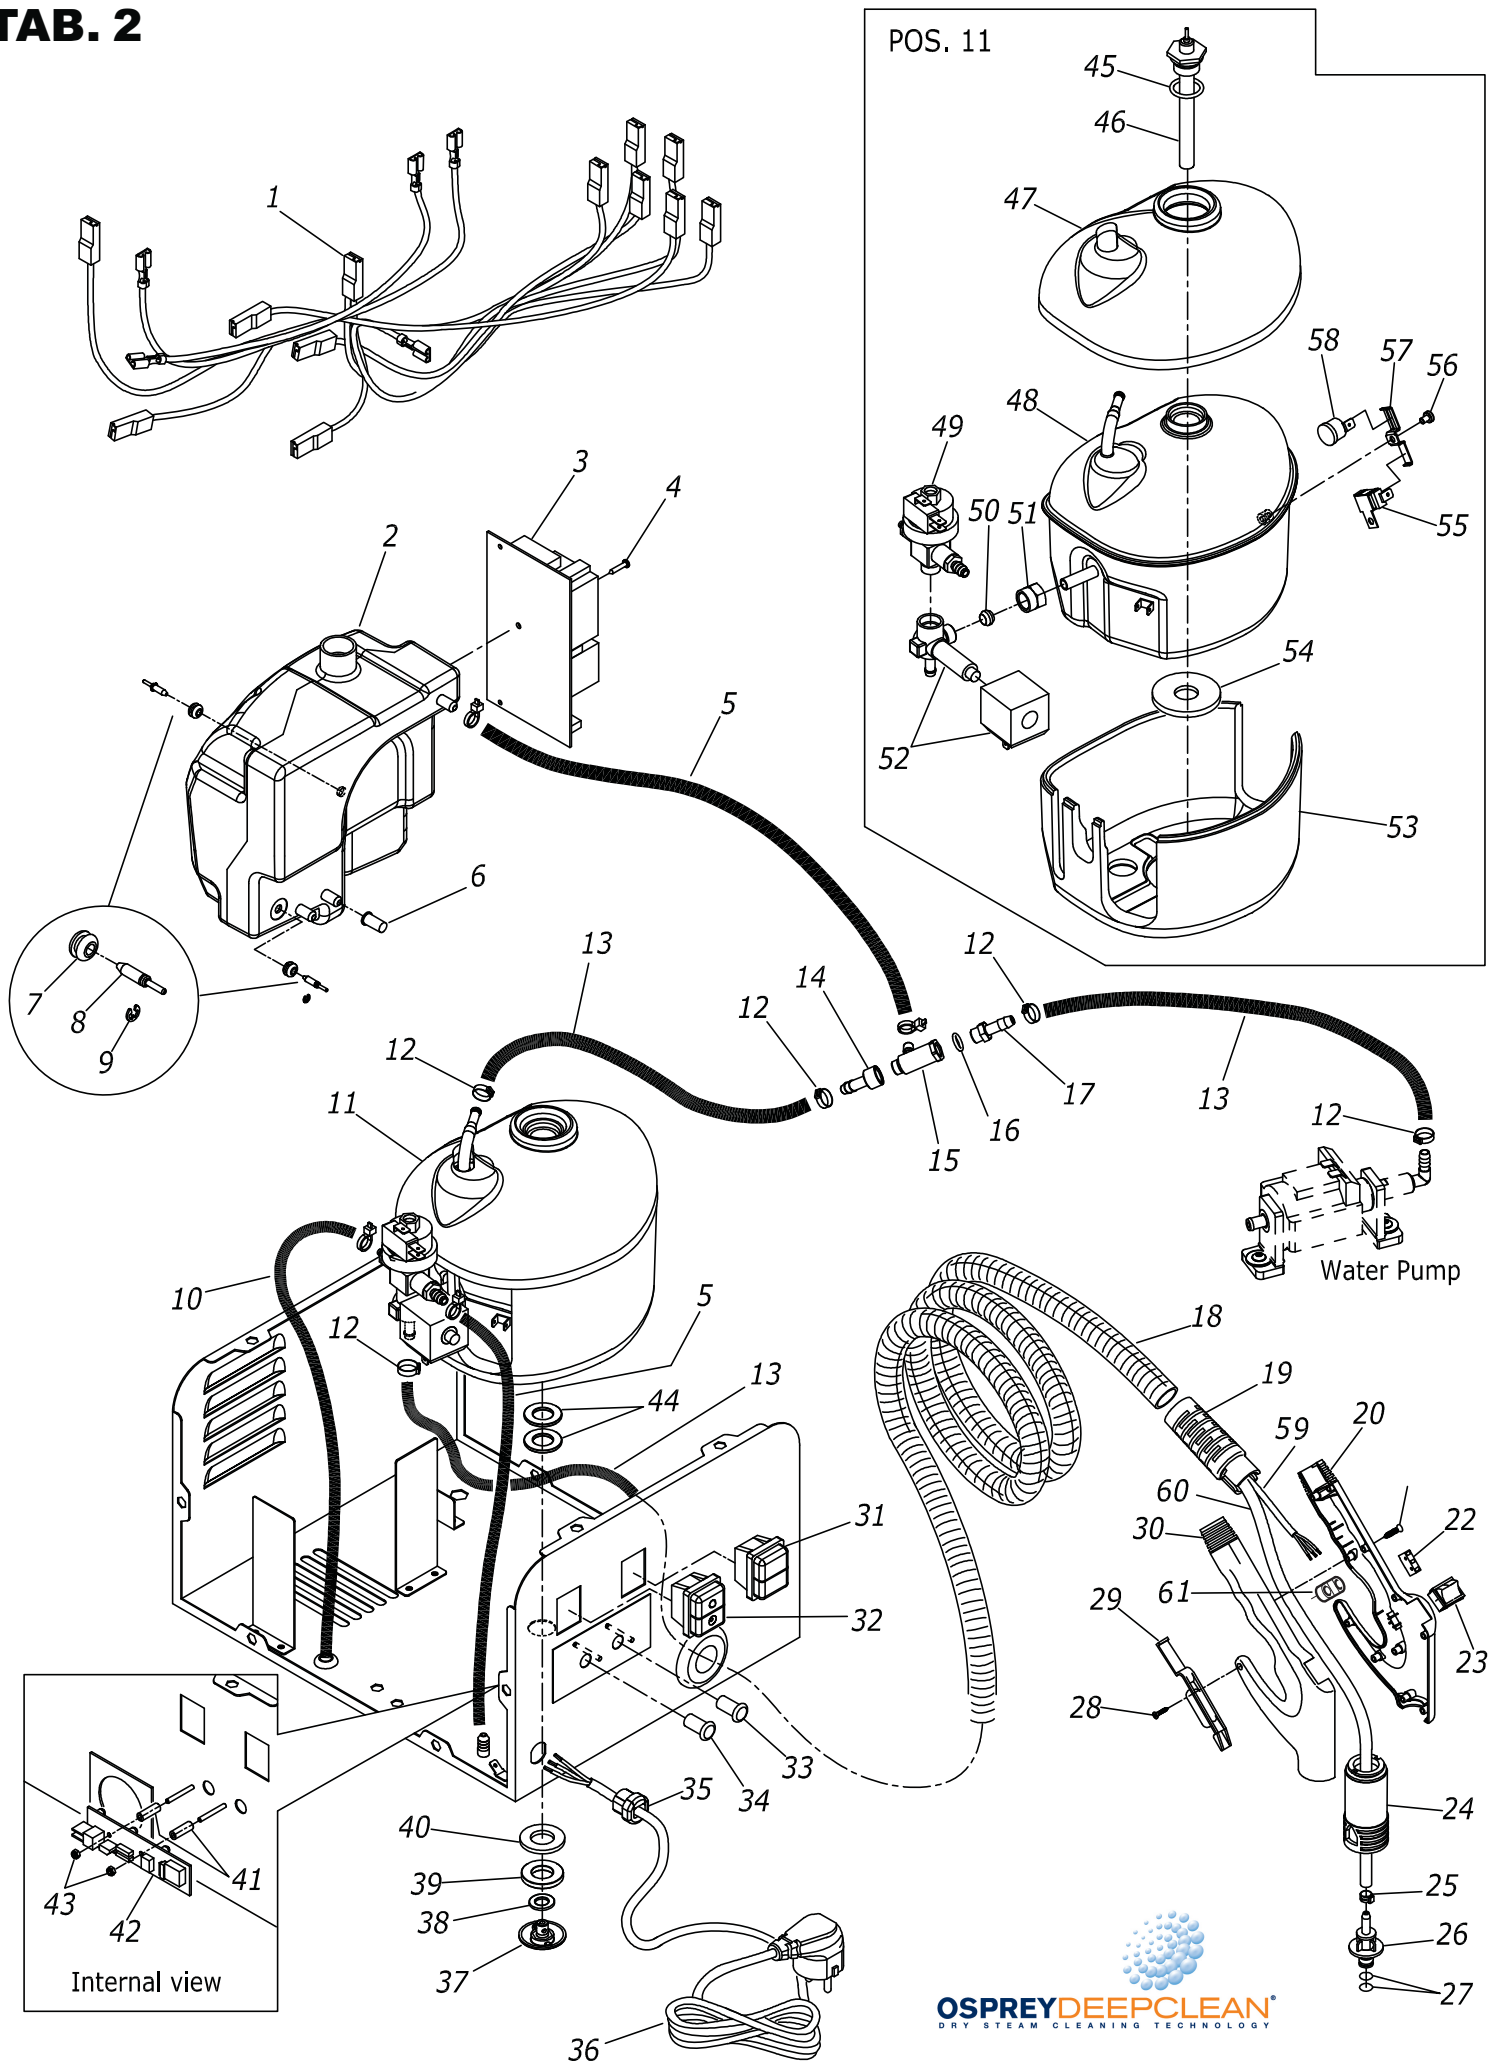

OSPREYDEEPCLEAN[®]
DRY STEAM CLEANING TECHNOLOGY

SPARE PART DRAWING SF COMPACT

TAB. 1

00	07/2013	TAB01	Spare Parts Drawings - SF COMPACT	Q70002421
REV	DATA	N° DOC.	DESCRIPTION	PRODUCT COD.

TAB. 2

00	07/2013	TAB02	Spare Parts Drawings - SF COMPACT	Q70002421
REV	DATA	N° DOC.	DESCRIPTION	PRODUCT COD.

00	07/2013	TAB03	Spare Parts Drawings - SF COMPACT	Q70002421
REV	DATA	N° DOC.	DESCRIPTION	PRODUCT COD.