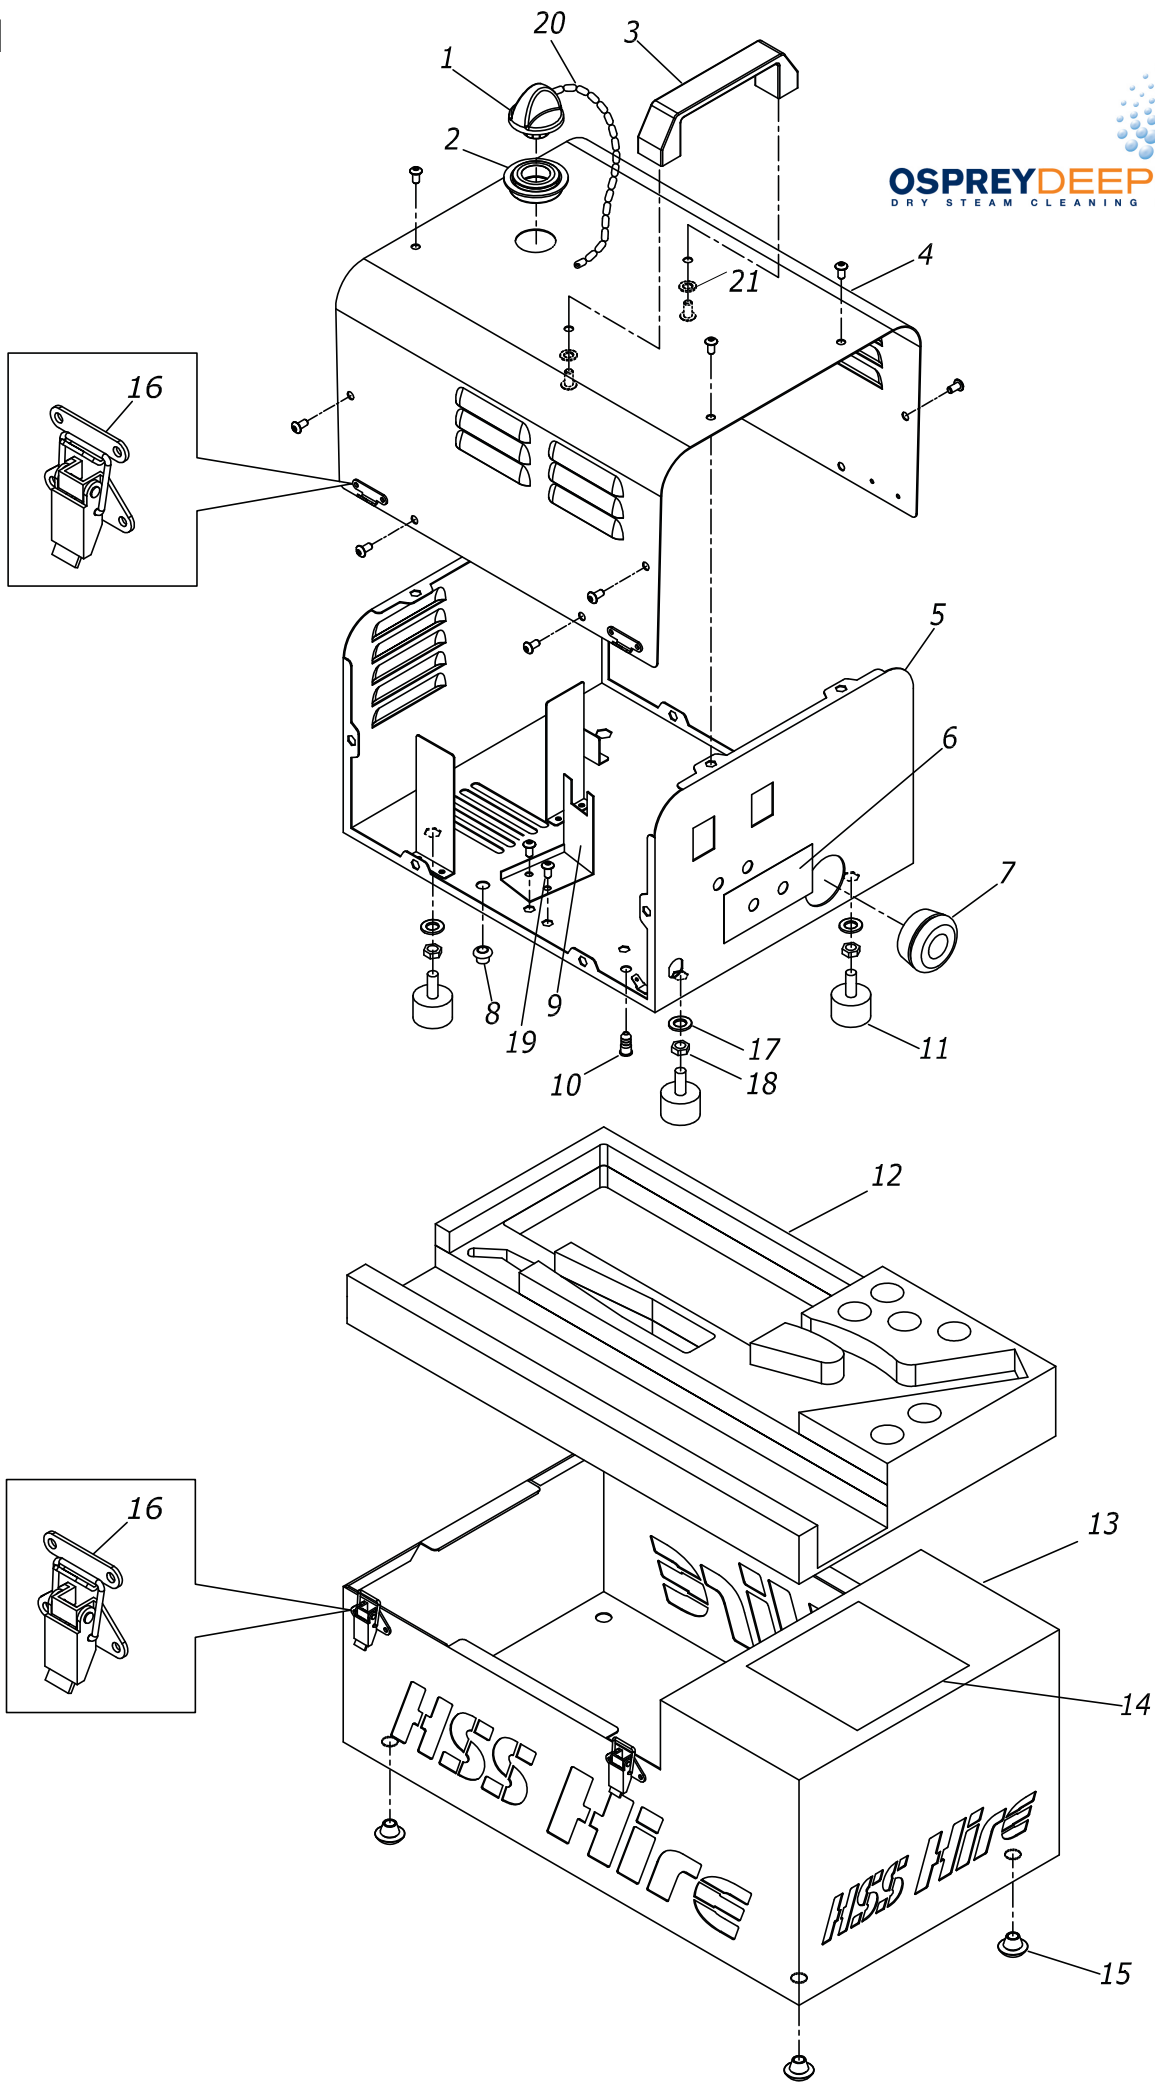

OSPREYDEEPCLEAN[®]
DRY STEAM CLEANING TECHNOLOGY

SPARE PART DRAWING SF COMPACT

TAB. 1

00	07/2013	TAB01	Spare Parts Drawings - SF COMPACT	Q70002421
REV	DATA	N° DOC.	DESCRIPTION	PRODUCT COD.

TAB. 2

00	07/2013	TAB02	Spare Parts Drawings - SF COMPACT	Q70002421
REV	DATA	N° DOC.	DESCRIPTION	PRODUCT COD.

00	07/2013	TAB03	Spare Parts Drawings - SF COMPACT	Q70002421
REV	DATA	N° DOC.	DESCRIPTION	PRODUCT COD.