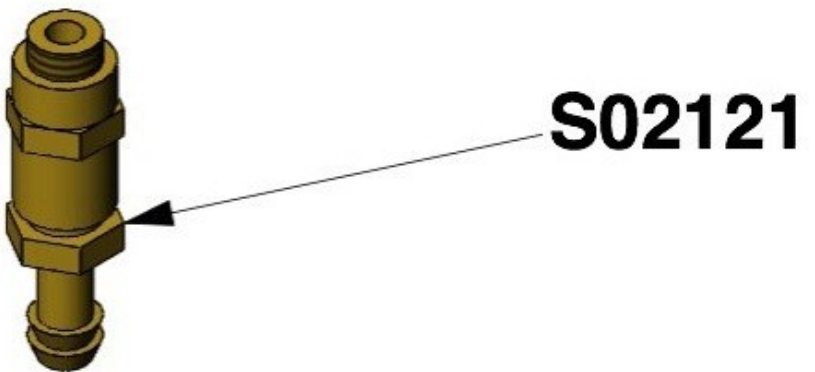

# PROVAP EVO VAC & GUMCART SPARES MANUAL

**COMPLETE- S02096**

# STEAM & VAC PRO HOSE A00260

Page Number	Part Number	Description	List Price
1	S02108	Nozzle	£1.18
1	S02109	Pump Valve	£14.91
1	S02096	Complete Monobloc	£103.32
1	S02099	Rapid Connection Hose	£5.66
1	S02097	Monobloc	£79.94
1	S01354	Coil (230v)	£13.04
1	S02100	Union	£6.49
1	S02101	Depression Valve	£20.32
2	S02144	M4 Screw	£0.30
2	S02143	Grey Connector	£5.52
2	S00951	Switch Cover	£5.36
2	S00342	Black Connector	£3.36
2	S00959	Hose 35 x 10 x 1	£6.54
2	S00970	Locknut	£0.21
2	S00950	Control Switch	£13.39
2	S02142	Grey Connector	£4.21
2	S00241	Lid & Pin	£49.97
2	S01870	Switch Assembly	£19.61
2	S02145	Sensor	£12.46
2	S01523	Black Gasket for Basket	£4.00
2	S01522	Suction Pipe	£6.55
2	S01359	SV Band for Suction Hose	£3.39
2	S01524	Grey Tube	£8.97
2	S01581	Silicon Tube	£3.57
2	S01356	Y Connection in PPS	£4.63
2	S00036	Steam Tube (metres)	£7.25
2	S01468	Hose Clip	£1.80
3	S02119	9 Bar pressure Stat	£47.60
3	S02120	T Junction	£7.78
3	S02121	11 Bar Safety Valve	£21.20
3	S02109	Pump Valve	£14.91
3	S02110	O Ring	£0.35
3	S02111	Braided Hose	£12.08
4	S01134	Assembly Probe	£14.62
4	S02103	Non Return Valve	£21.66
4	S02104	90 Degree Junction	£6.12
4	S01500	Manual Thermostat	£11.13
4	S02105	Bolt	£0.64
4	S02106	Boiler	£110.00
4	S01463	Lower Boiler Lagging	£3.62
4	S01784	Upper Boiler Lagging	£21.53
4	S02112	Display Stickers	£19.76
4	S01336	12 Bar pressure Gauge	£25.37
4	S02117	Complete Green Switch	£8.72
4	S02118	Switch Cover	£1.47
4	S02116	Complete Orange Switch	£7.96
4	S02115	S&V Front socket	£28.61
4	S02114	Stainless Steel Front	£61.62
4	S01343	Front Display Plate	£4.82