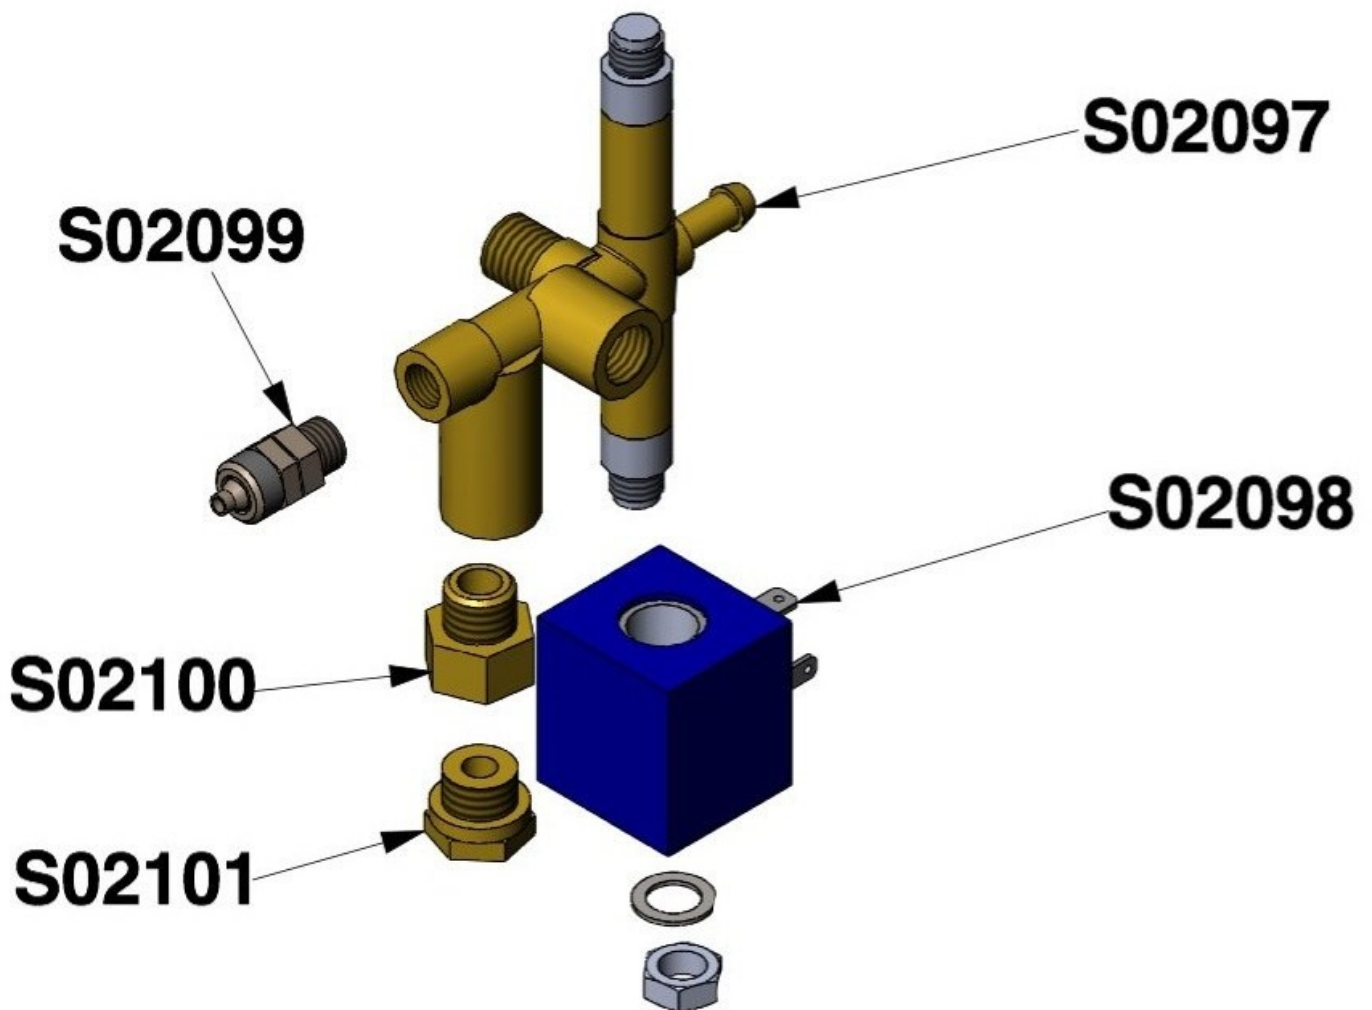

# PROVAP EVO VAC & GUMCART SPARES MANUAL

**COMPLETE- S02096**

# STEAM & VAC PRO HOSE A00260

Page Number	Part Number	Description	List Price
1	S02108	Nozzle	£1.18
1	S02109	Pump Valve	£14.91
1	S02096	Complete Monobloc	£103.32
1	S02099	Rapid Connection Hose	£5.66
1	S02097	Monobloc	£79.94
1	S01354	Coil (230v)	£13.04
1	S02100	Union	£6.49
1	S02101	Depression Valve	£20.32
2	S02144	M4 Screw	£0.30
2	S02143	Grey Connector	£5.52
2	S00951	Switch Cover	£5.36
2	S00342	Black Connector	£3.36
2	S00959	Hose 35 x 10 x 1	£6.54
2	S00970	Locknut	£0.21
2	S00950	Control Switch	£13.39
2	S02142	Grey Connector	£4.21
2	S00241	Lid & Pin	£49.97
2	S01870	Switch Assembly	£19.61
2	S02145	Sensor	£12.46
2	S01523	Black Gasket for Basket	£4.00
2	S01522	Suction Pipe	£6.55
2	S01359	SV Band for Suction Hose	£3.39
2	S01524	Grey Tube	£8.97
2	S01581	Silicon Tube	£3.57
2	S01356	Y Connection in PPS	£4.63
2	S00036	Steam Tube (metres)	£7.25
2	S01468	Hose Clip	£1.80
3	S02119	9 Bar pressure Stat	£47.60
3	S02120	T Junction	£7.78
3	S02121	11 Bar Safety Valve	£21.20
3	S02109	Pump Valve	£14.91
3	S02110	O Ring	£0.35
3	S02111	Braided Hose	£12.08
4	S01134	Assembly Probe	£14.62
4	S02103	Non Return Valve	£21.66
4	S02104	90 Degree Junction	£6.12
4	S01500	Manual Thermostat	£11.13
4	S02105	Bolt	£0.64
4	S02106	Boiler	£110.00
4	S01463	Lower Boiler Lagging	£3.62
4	S01784	Upper Boiler Lagging	£21.53
4	S02112	Display Stickers	£19.76
4	S01336	12 Bar pressure Gauge	£25.37
4	S02117	Complete Green Switch	£8.72
4	S02118	Switch Cover	£1.47
4	S02116	Complete Orange Switch	£7.96
4	S02115	S&V Front socket	£28.61
4	S02114	Stainless Steel Front	£61.62
4	S01343	Front Display Plate	£4.82