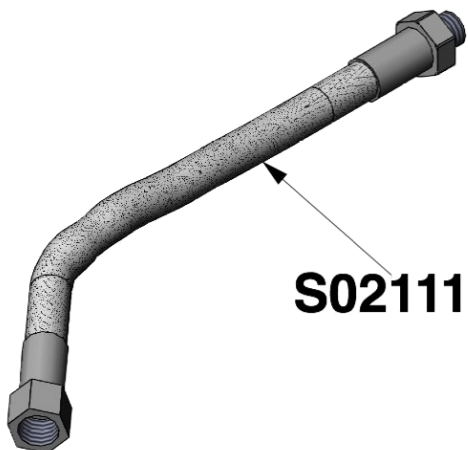

# PROVAP EVO VAC & GUMCART SPARES MANUAL

**COMPLETE- S02096**

# STEAM & VAC PRO HOSE A00260

Page Number	Part Number	Description	List Price
1	S02108	Nozzle	£1.18
1	S02109	Pump Valve	£14.91
1	S02096	Complete Monobloc	£103.32
1	S02099	Rapid Connection Hose	£5.66
1	S02097	Monobloc	£79.94
1	S01354	Coil (230v)	£13.04
1	S02100	Union	£6.49
1	S02101	Depression Valve	£20.32
2	S02144	M4 Screw	£0.30
2	S02143	Grey Connector	£5.52
2	S00951	Switch Cover	£5.36
2	S00342	Black Connector	£3.36
2	S00959	Hose 35 x 10 x 1	£6.54
2	S00970	Locknut	£0.21
2	S00950	Control Switch	£13.39
2	S02142	Grey Connector	£4.21
2	S00241	Lid & Pin	£49.97
2	S01870	Switch Assembly	£19.61
2	S02145	Sensor	£12.46
2	S01523	Black Gasket for Basket	£4.00
2	S01522	Suction Pipe	£6.55
2	S01359	SV Band for Suction Hose	£3.39
2	S01524	Grey Tube	£8.97
2	S01581	Silicon Tube	£3.57
2	S01356	Y Connection in PPS	£4.63
2	S00036	Steam Tube (metres)	£7.25
2	S01468	Hose Clip	£1.80
3	S02119	9 Bar pressure Stat	£47.60
3	S02120	T Junction	£7.78
3	S02121	11 Bar Safety Valve	£21.20
3	S02109	Pump Valve	£14.91
3	S02110	O Ring	£0.35
3	S02111	Braided Hose	£12.08
4	S01134	Assembly Probe	£14.62
4	S02103	Non Return Valve	£21.66
4	S02104	90 Degree Junction	£6.12
4	S01500	Manual Thermostat	£11.13
4	S02105	Bolt	£0.64
4	S02106	Boiler	£110.00
4	S01463	Lower Boiler Lagging	£3.62
4	S01784	Upper Boiler Lagging	£21.53
4	S02112	Display Stickers	£19.76
4	S01336	12 Bar pressure Gauge	£25.37
4	S02117	Complete Green Switch	£8.72
4	S02118	Switch Cover	£1.47
4	S02116	Complete Orange Switch	£7.96
4	S02115	S&V Front socket	£28.61
4	S02114	Stainless Steel Front	£61.62
4	S01343	Front Display Plate	£4.82