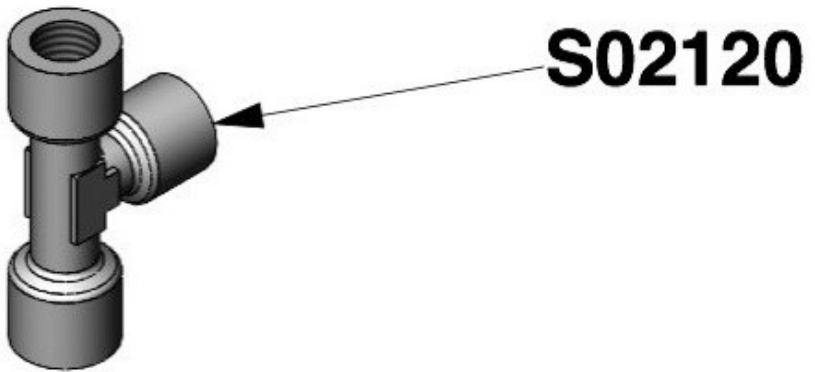

# PROVAP EVO VAC & GUMCART SPARES MANUAL

**COMPLETE- S02096**

# STEAM & VAC PRO HOSE A00260

Page Number	Part Number	Description	List Price
1	S02108	Nozzle	£1.18
1	S02109	Pump Valve	£14.91
1	S02096	Complete Monobloc	£103.32
1	S02099	Rapid Connection Hose	£5.66
1	S02097	Monobloc	£79.94
1	S01354	Coil (230v)	£13.04
1	S02100	Union	£6.49
1	S02101	Depression Valve	£20.32
2	S02144	M4 Screw	£0.30
2	S02143	Grey Connector	£5.52
2	S00951	Switch Cover	£5.36
2	S00342	Black Connector	£3.36
2	S00959	Hose 35 x 10 x 1	£6.54
2	S00970	Locknut	£0.21
2	S00950	Control Switch	£13.39
2	S02142	Grey Connector	£4.21
2	S00241	Lid & Pin	£49.97
2	S01870	Switch Assembly	£19.61
2	S02145	Sensor	£12.46
2	S01523	Black Gasket for Basket	£4.00
2	S01522	Suction Pipe	£6.55
2	S01359	SV Band for Suction Hose	£3.39
2	S01524	Grey Tube	£8.97
2	S01581	Silicon Tube	£3.57
2	S01356	Y Connection in PPS	£4.63
2	S00036	Steam Tube (metres)	£7.25
2	S01468	Hose Clip	£1.80
3	S02119	9 Bar pressure Stat	£47.60
3	S02120	T Junction	£7.78
3	S02121	11 Bar Safety Valve	£21.20
3	S02109	Pump Valve	£14.91
3	S02110	O Ring	£0.35
3	S02111	Braided Hose	£12.08
4	S01134	Assembly Probe	£14.62
4	S02103	Non Return Valve	£21.66
4	S02104	90 Degree Junction	£6.12
4	S01500	Manual Thermostat	£11.13
4	S02105	Bolt	£0.64
4	S02106	Boiler	£110.00
4	S01463	Lower Boiler Lagging	£3.62
4	S01784	Upper Boiler Lagging	£21.53
4	S02112	Display Stickers	£19.76
4	S01336	12 Bar pressure Gauge	£25.37
4	S02117	Complete Green Switch	£8.72
4	S02118	Switch Cover	£1.47
4	S02116	Complete Orange Switch	£7.96
4	S02115	S&V Front socket	£28.61
4	S02114	Stainless Steel Front	£61.62
4	S01343	Front Display Plate	£4.82