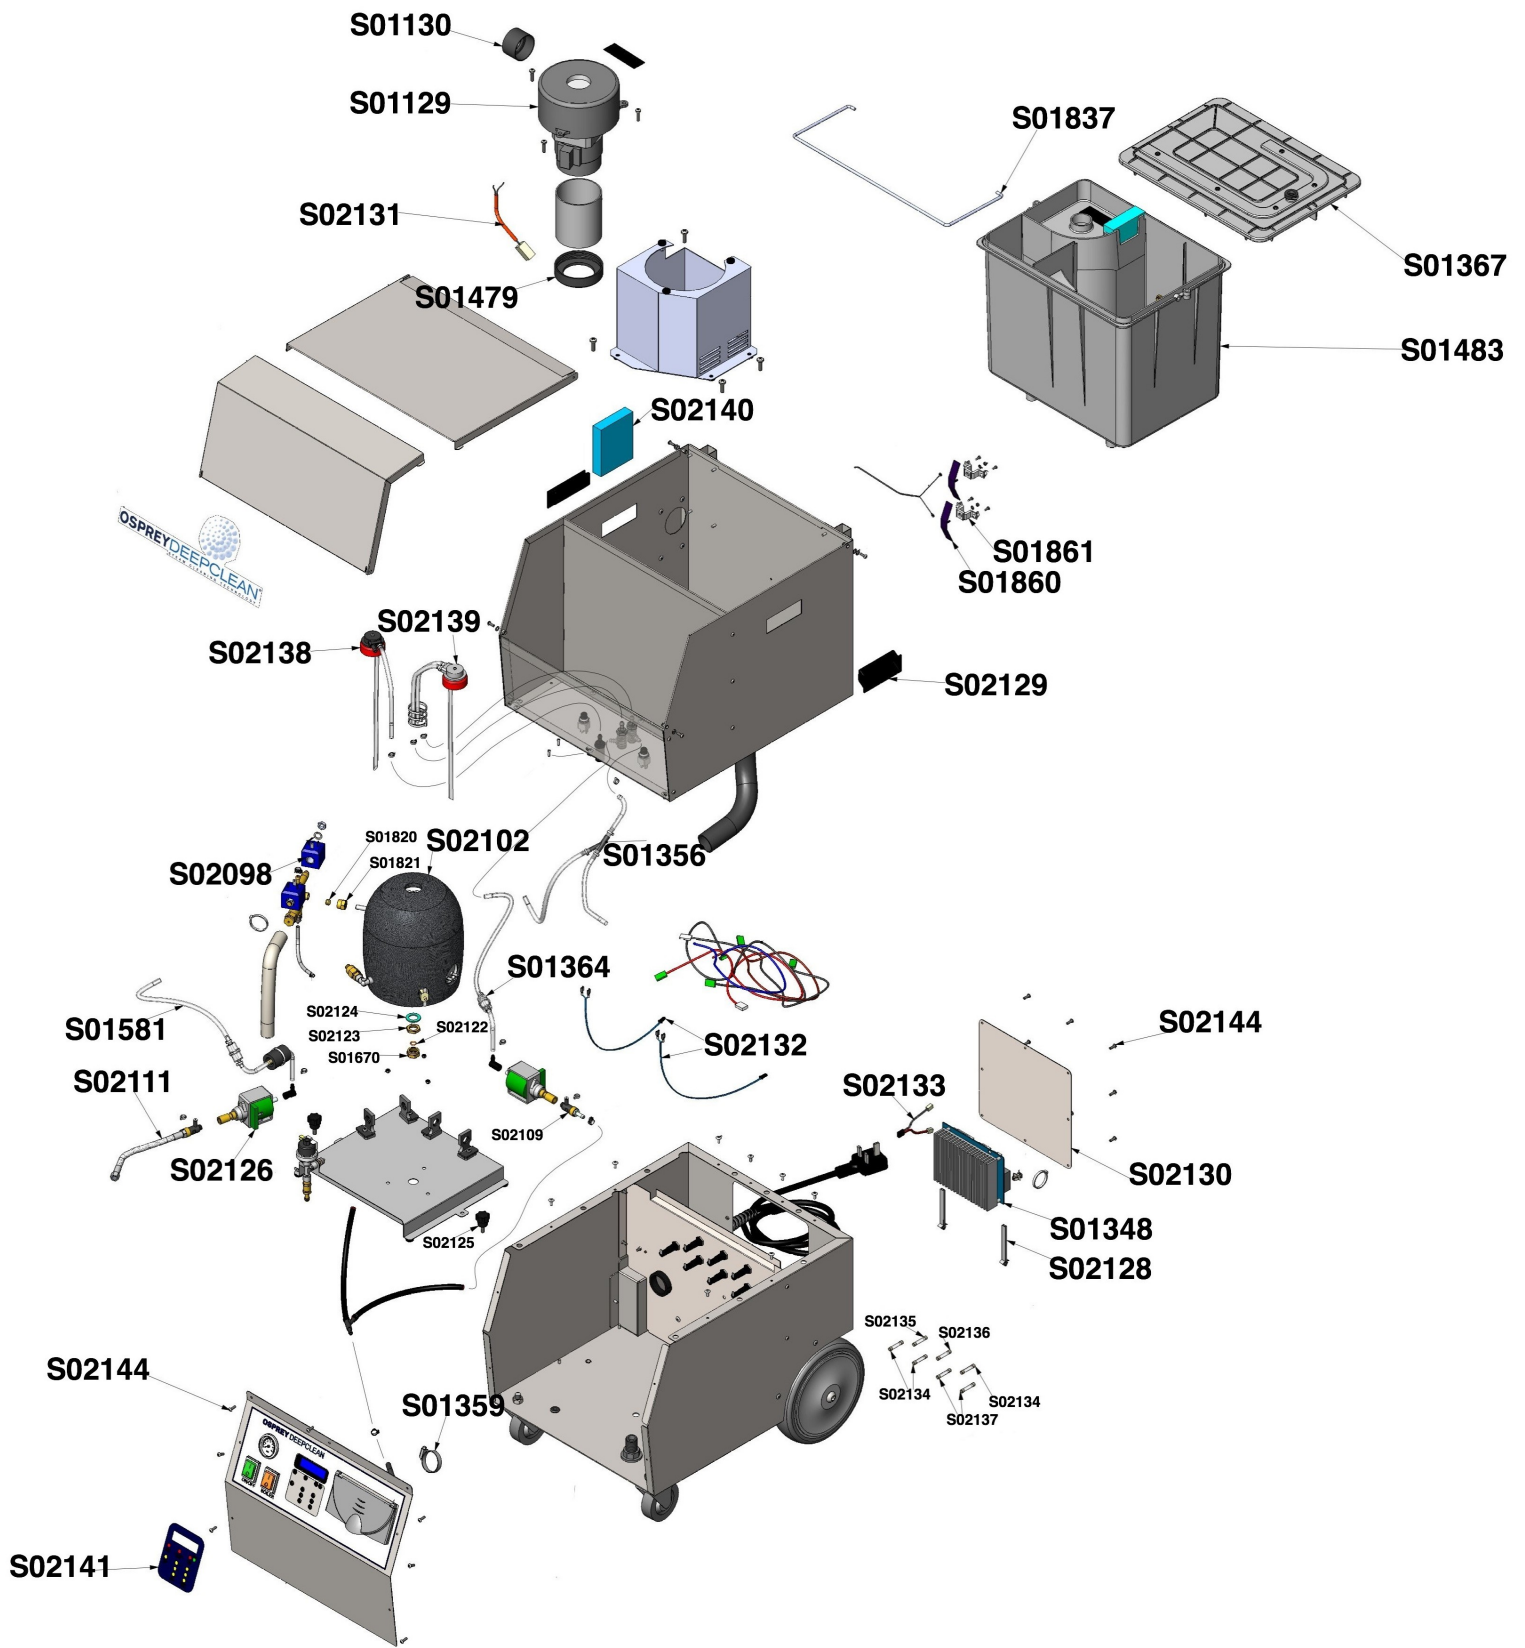

# STEAM & VAC PRO HOSE A00260

Page Number	Part Number	Description	List Price
1	S02108	Nozzle	£1.18
1	S02109	Pump Valve	£14.91
1	S02096	Complete Monobloc	£103.32
1	S02099	Rapid Connection Hose	£5.66
1	S02097	Monobloc	£79.94
1	S01354	Coil (230v)	£13.04
1	S02100	Union	£6.49
1	S02101	Depression Valve	£20.32
2	S02144	M4 Screw	£0.30
2	S02143	Grey Connector	£5.52
2	S00951	Switch Cover	£5.36
2	S00342	Black Connector	£3.36
2	S00959	Hose 35 x 10 x 1	£6.54
2	S00970	Locknut	£0.21
2	S00950	Control Switch	£13.39
2	S02142	Grey Connector	£4.21
2	S00241	Lid & Pin	£49.97
2	S01870	Switch Assembly	£19.61
2	S02145	Sensor	£12.46
2	S01523	Black Gasket for Basket	£4.00
2	S01522	Suction Pipe	£6.55
2	S01359	SV Band for Suction Hose	£3.39
2	S01524	Grey Tube	£8.97
2	S01581	Silicon Tube	£3.57
2	S01356	Y Connection in PPS	£4.63
2	S00036	Steam Tube (metres)	£7.25
2	S01468	Hose Clip	£1.80
3	S02119	9 Bar pressure Stat	£47.60
3	S02120	T Junction	£7.78
3	S02121	11 Bar Safety Valve	£21.20
3	S02109	Pump Valve	£14.91
3	S02110	O Ring	£0.35
3	S02111	Braided Hose	£12.08
4	S01134	Assembly Probe	£14.62
4	S02103	Non Return Valve	£21.66
4	S02104	90 Degree Junction	£6.12
4	S01500	Manual Thermostat	£11.13
4	S02105	Bolt	£0.64
4	S02106	Boiler	£110.00
4	S01463	Lower Boiler Lagging	£3.62
4	S01784	Upper Boiler Lagging	£21.53
4	S02112	Display Stickers	£19.76
4	S01336	12 Bar pressure Gauge	£25.37
4	S02117	Complete Green Switch	£8.72
4	S02118	Switch Cover	£1.47
4	S02116	Complete Orange Switch	£7.96
4	S02115	S&V Front socket	£28.61
4	S02114	Stainless Steel Front	£61.62
4	S01343	Front Display Plate	£4.82