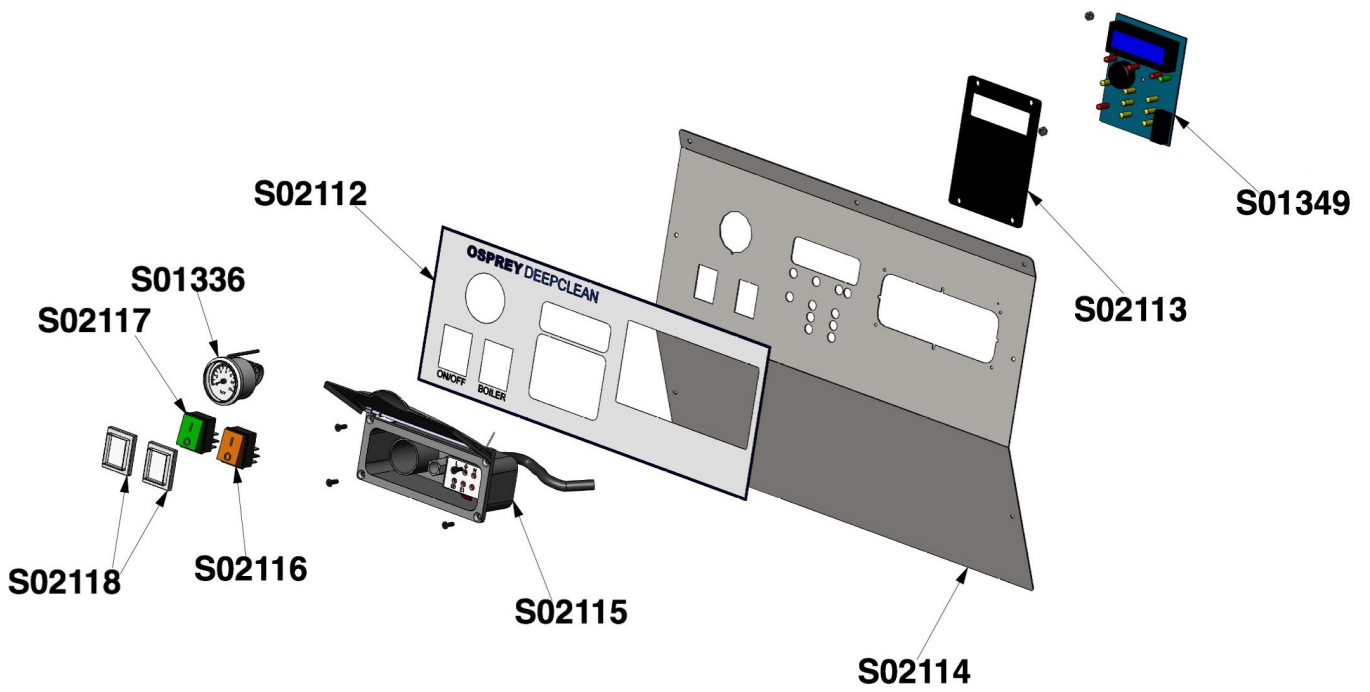

# PROVAP EVO VAC & GUMCART SPARES MANUAL

**COMPLETE- S02096**

# STEAM & VAC PRO HOSE A00260

Page Number	Part Number	Description	List Price
1	S02108	Nozzle	£1.18
1	S02109	Pump Valve	£14.91
1	S02096	Complete Monobloc	£103.32
1	S02099	Rapid Connection Hose	£5.66
1	S02097	Monobloc	£79.94
1	S01354	Coil (230v)	£13.04
1	S02100	Union	£6.49
1	S02101	Depression Valve	£20.32
2	S02144	M4 Screw	£0.30
2	S02143	Grey Connector	£5.52
2	S00951	Switch Cover	£5.36
2	S00342	Black Connector	£3.36
2	S00959	Hose 35 x 10 x 1	£6.54
2	S00970	Locknut	£0.21
2	S00950	Control Switch	£13.39
2	S02142	Grey Connector	£4.21
2	S00241	Lid & Pin	£49.97
2	S01870	Switch Assembly	£19.61
2	S02145	Sensor	£12.46
2	S01523	Black Gasket for Basket	£4.00
2	S01522	Suction Pipe	£6.55
2	S01359	SV Band for Suction Hose	£3.39
2	S01524	Grey Tube	£8.97
2	S01581	Silicon Tube	£3.57
2	S01356	Y Connection in PPS	£4.63
2	S00036	Steam Tube (metres)	£7.25
2	S01468	Hose Clip	£1.80
3	S02119	9 Bar pressure Stat	£47.60
3	S02120	T Junction	£7.78
3	S02121	11 Bar Safety Valve	£21.20
3	S02109	Pump Valve	£14.91
3	S02110	O Ring	£0.35
3	S02111	Braided Hose	£12.08
4	S01134	Assembly Probe	£14.62
4	S02103	Non Return Valve	£21.66
4	S02104	90 Degree Junction	£6.12
4	S01500	Manual Thermostat	£11.13
4	S02105	Bolt	£0.64
4	S02106	Boiler	£110.00
4	S01463	Lower Boiler Lagging	£3.62
4	S01784	Upper Boiler Lagging	£21.53
4	S02112	Display Stickers	£19.76
4	S01336	12 Bar pressure Gauge	£25.37
4	S02117	Complete Green Switch	£8.72
4	S02118	Switch Cover	£1.47
4	S02116	Complete Orange Switch	£7.96
4	S02115	S&V Front socket	£28.61
4	S02114	Stainless Steel Front	£61.62
4	S01343	Front Display Plate	£4.82