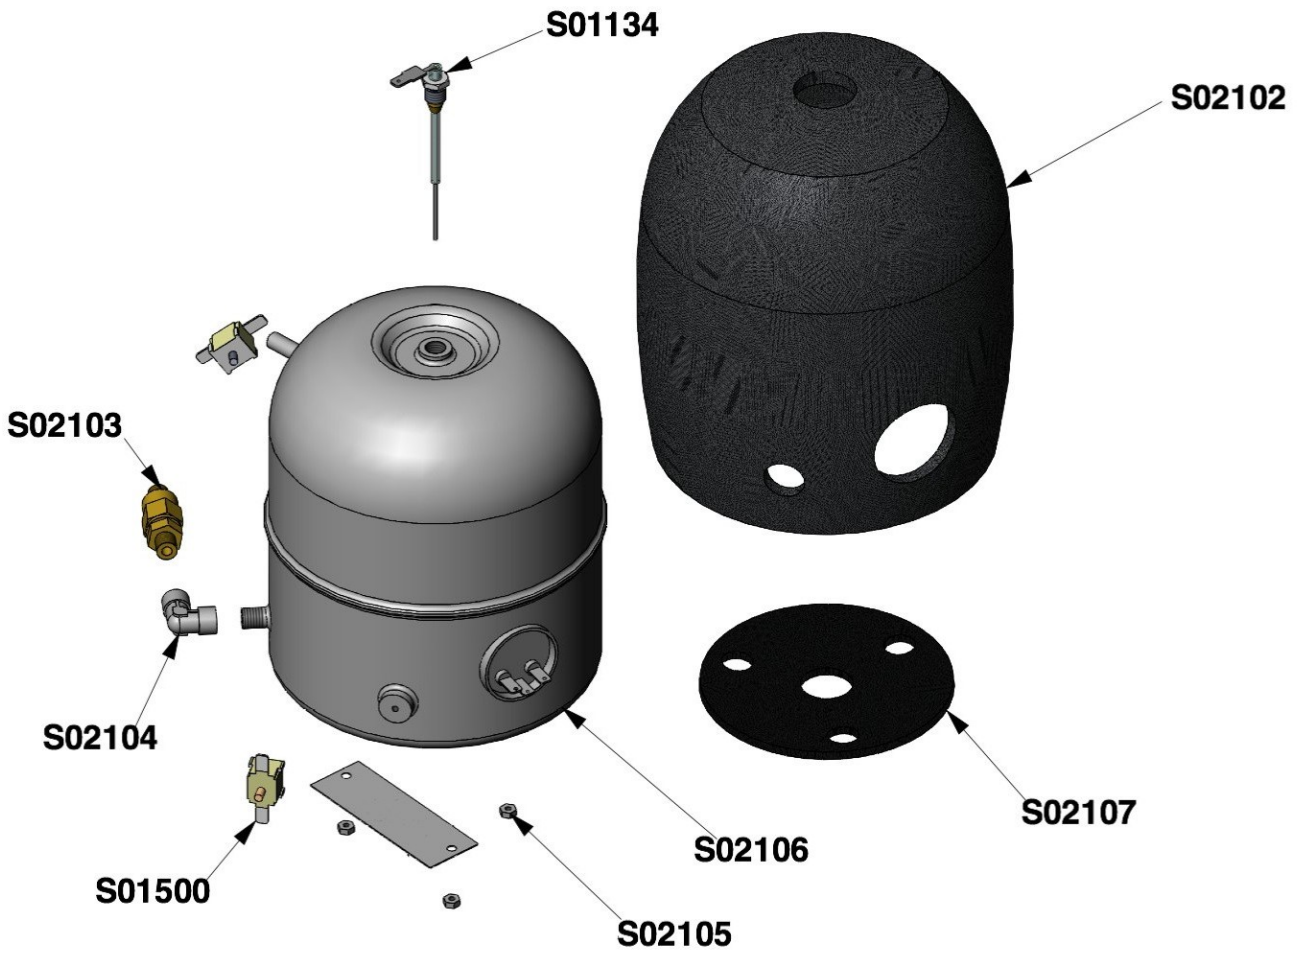

# PROVAP EVO VAC & GUMCART SPARES MANUAL

**COMPLETE- S02096**

# STEAM & VAC PRO HOSE A00260

Page Number	Part Number	Description	List Price
1	S02108	Nozzle	£1.18
1	S02109	Pump Valve	£14.91
1	S02096	Complete Monobloc	£103.32
1	S02099	Rapid Connection Hose	£5.66
1	S02097	Monobloc	£79.94
1	S01354	Coil (230v)	£13.04
1	S02100	Union	£6.49
1	S02101	Depression Valve	£20.32
2	S02144	M4 Screw	£0.30
2	S02143	Grey Connector	£5.52
2	S00951	Switch Cover	£5.36
2	S00342	Black Connector	£3.36
2	S00959	Hose 35 x 10 x 1	£6.54
2	S00970	Locknut	£0.21
2	S00950	Control Switch	£13.39
2	S02142	Grey Connector	£4.21
2	S00241	Lid & Pin	£49.97
2	S01870	Switch Assembly	£19.61
2	S02145	Sensor	£12.46
2	S01523	Black Gasket for Basket	£4.00
2	S01522	Suction Pipe	£6.55
2	S01359	SV Band for Suction Hose	£3.39
2	S01524	Grey Tube	£8.97
2	S01581	Silicon Tube	£3.57
2	S01356	Y Connection in PPS	£4.63
2	S00036	Steam Tube (metres)	£7.25
2	S01468	Hose Clip	£1.80
3	S02119	9 Bar pressure Stat	£47.60
3	S02120	T Junction	£7.78
3	S02121	11 Bar Safety Valve	£21.20
3	S02109	Pump Valve	£14.91
3	S02110	O Ring	£0.35
3	S02111	Braided Hose	£12.08
4	S01134	Assembly Probe	£14.62
4	S02103	Non Return Valve	£21.66
4	S02104	90 Degree Junction	£6.12
4	S01500	Manual Thermostat	£11.13
4	S02105	Bolt	£0.64
4	S02106	Boiler	£110.00
4	S01463	Lower Boiler Lagging	£3.62
4	S01784	Upper Boiler Lagging	£21.53
4	S02112	Display Stickers	£19.76
4	S01336	12 Bar pressure Gauge	£25.37
4	S02117	Complete Green Switch	£8.72
4	S02118	Switch Cover	£1.47
4	S02116	Complete Orange Switch	£7.96
4	S02115	S&V Front socket	£28.61
4	S02114	Stainless Steel Front	£61.62
4	S01343	Front Display Plate	£4.82