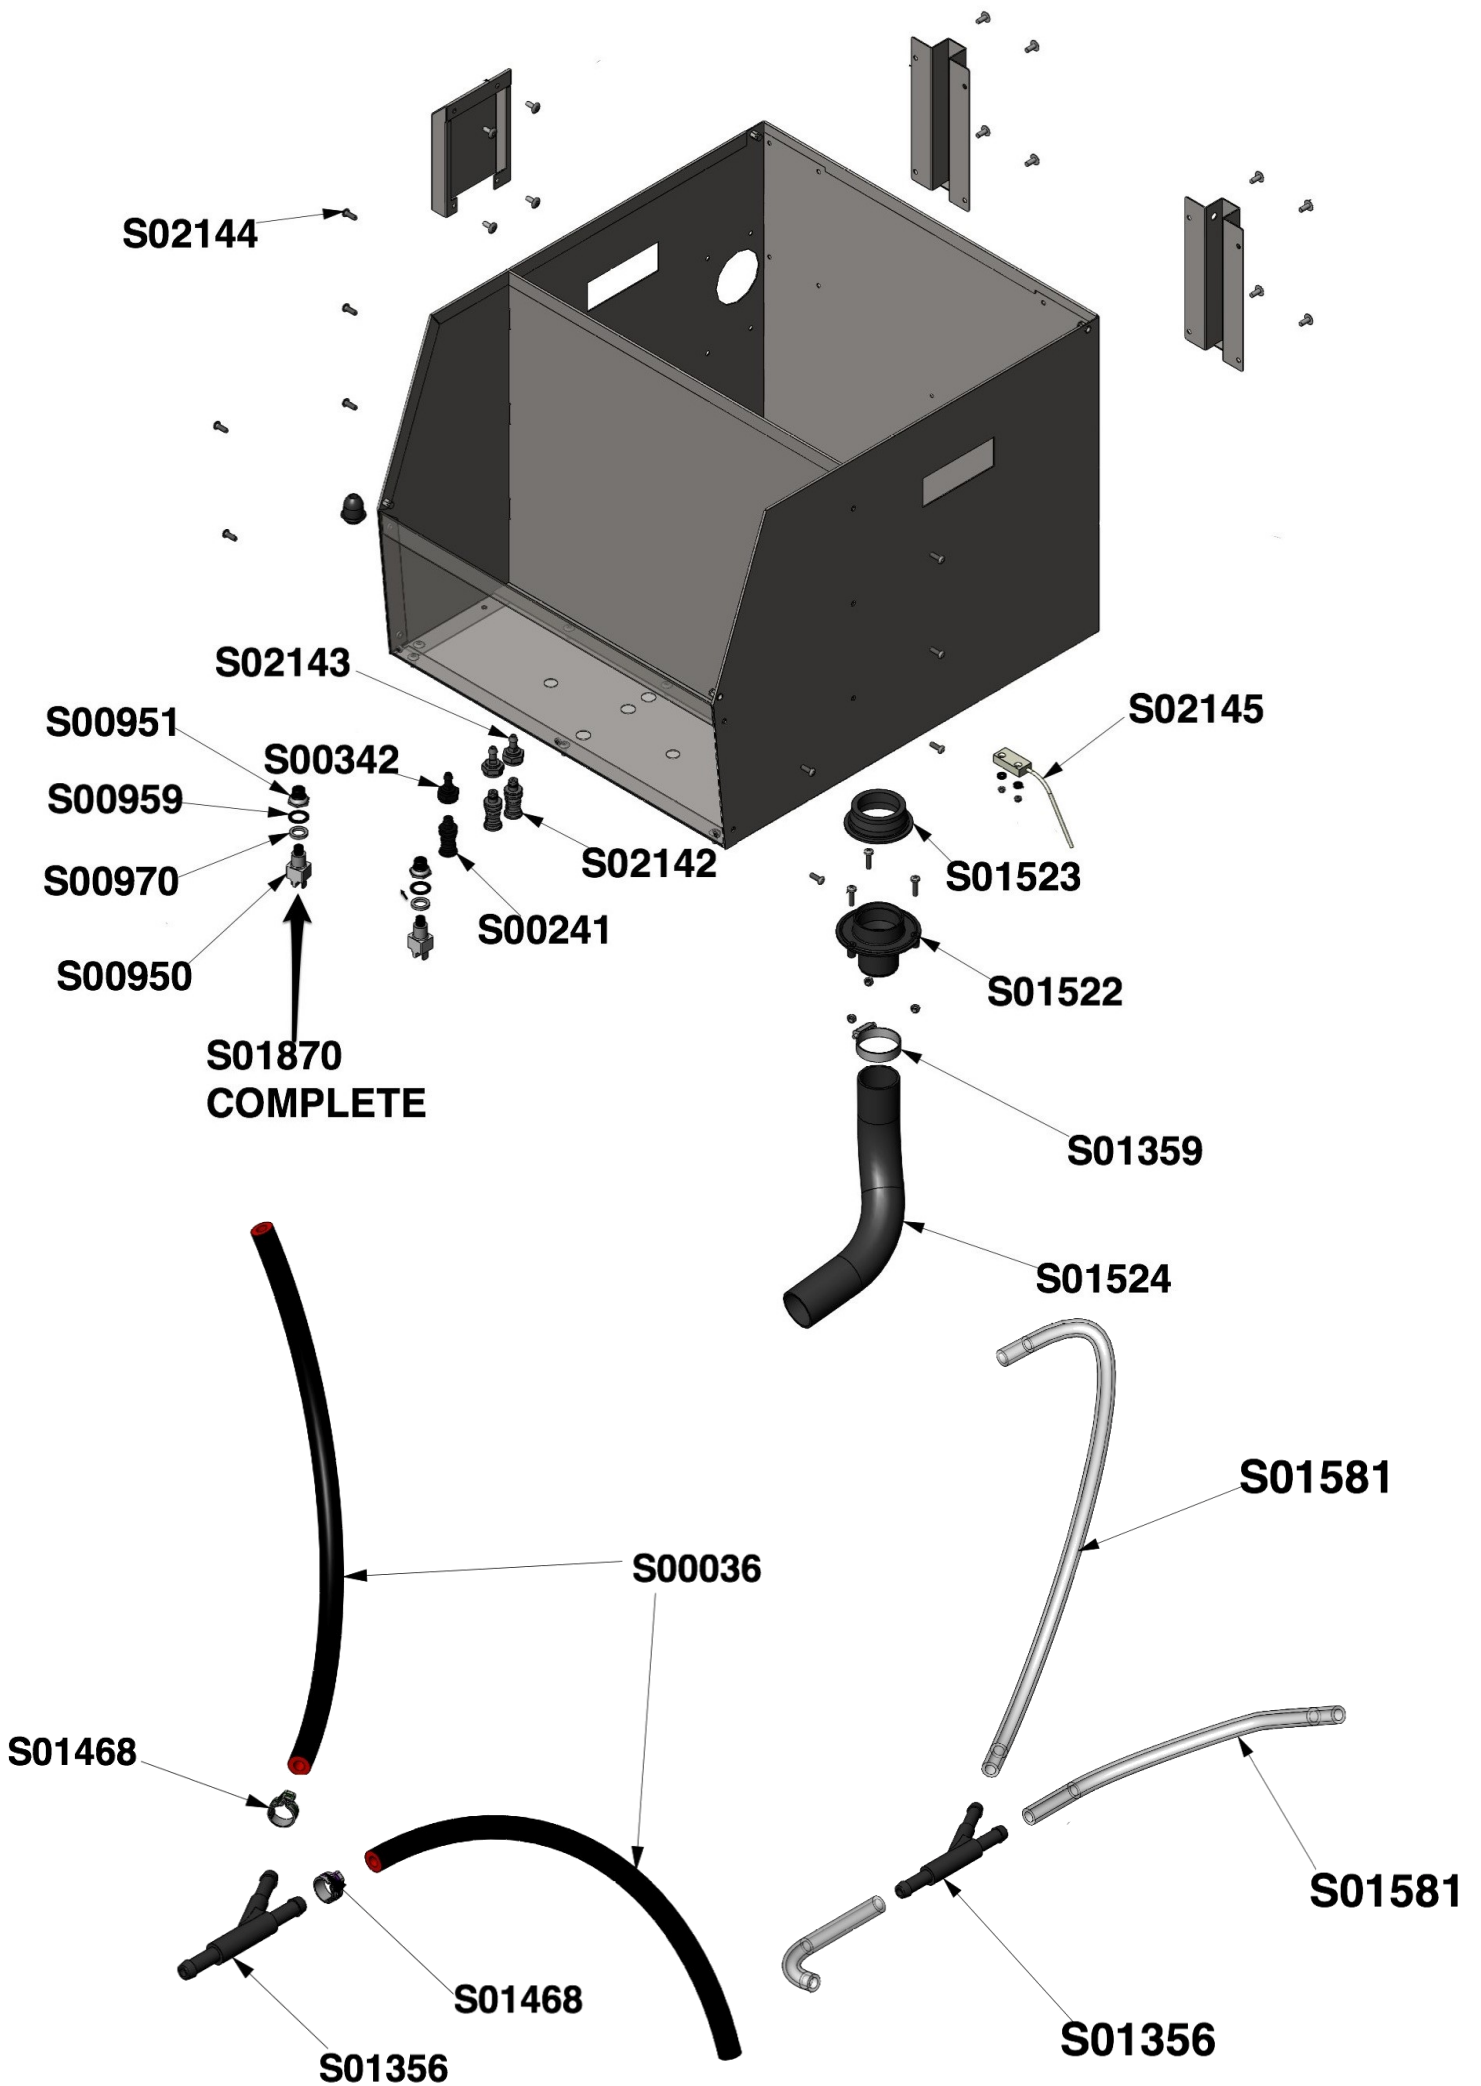

# STEAM & VAC PRO HOSE A00260

Page Number	Part Number	Description	List Price
1	S02108	Nozzle	£1.18
1	S02109	Pump Valve	£14.91
1	S02096	Complete Monobloc	£103.32
1	S02099	Rapid Connection Hose	£5.66
1	S02097	Monobloc	£79.94
1	S01354	Coil (230v)	£13.04
1	S02100	Union	£6.49
1	S02101	Depression Valve	£20.32
2	S02144	M4 Screw	£0.30
2	S02143	Grey Connector	£5.52
2	S00951	Switch Cover	£5.36
2	S00342	Black Connector	£3.36
2	S00959	Hose 35 x 10 x 1	£6.54
2	S00970	Locknut	£0.21
2	S00950	Control Switch	£13.39
2	S02142	Grey Connector	£4.21
2	S00241	Lid & Pin	£49.97
2	S01870	Switch Assembly	£19.61
2	S02145	Sensor	£12.46
2	S01523	Black Gasket for Basket	£4.00
2	S01522	Suction Pipe	£6.55
2	S01359	SV Band for Suction Hose	£3.39
2	S01524	Grey Tube	£8.97
2	S01581	Silicon Tube	£3.57
2	S01356	Y Connection in PPS	£4.63
2	S00036	Steam Tube (metres)	£7.25
2	S01468	Hose Clip	£1.80
3	S02119	9 Bar pressure Stat	£47.60
3	S02120	T Junction	£7.78
3	S02121	11 Bar Safety Valve	£21.20
3	S02109	Pump Valve	£14.91
3	S02110	O Ring	£0.35
3	S02111	Braided Hose	£12.08
4	S01134	Assembly Probe	£14.62
4	S02103	Non Return Valve	£21.66
4	S02104	90 Degree Junction	£6.12
4	S01500	Manual Thermostat	£11.13
4	S02105	Bolt	£0.64
4	S02106	Boiler	£110.00
4	S01463	Lower Boiler Lagging	£3.62
4	S01784	Upper Boiler Lagging	£21.53
4	S02112	Display Stickers	£19.76
4	S01336	12 Bar pressure Gauge	£25.37
4	S02117	Complete Green Switch	£8.72
4	S02118	Switch Cover	£1.47
4	S02116	Complete Orange Switch	£7.96
4	S02115	S&V Front socket	£28.61
4	S02114	Stainless Steel Front	£61.62
4	S01343	Front Display Plate	£4.82