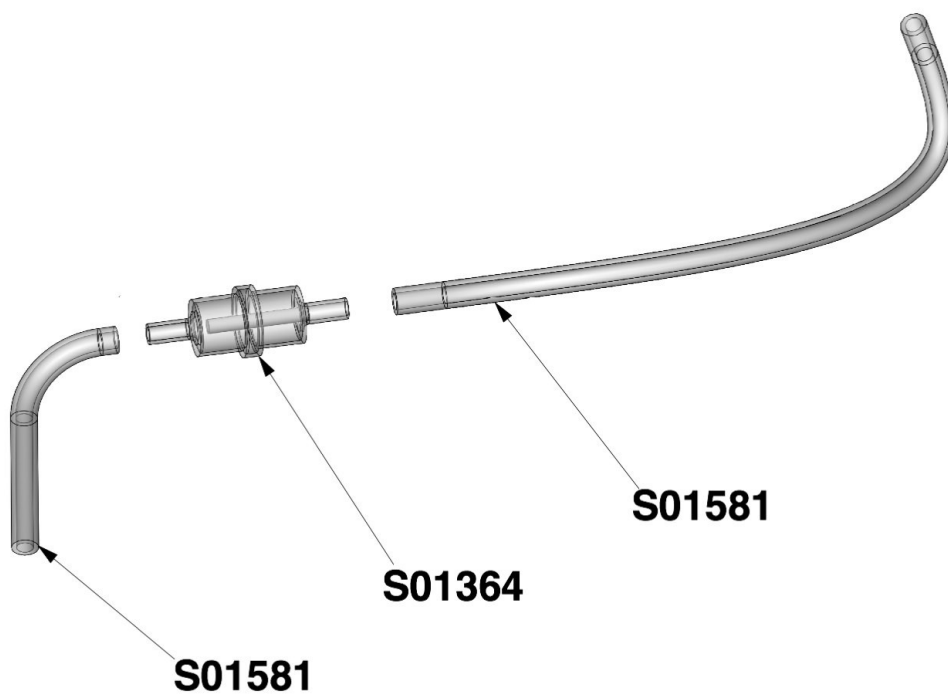

# PROVAP EVO VAC & GUMCART SPARES MANUAL

**COMPLETE- S02096**

# STEAM & VAC PRO HOSE A00260

Page Number	Part Number	Description	List Price
1	S02108	Nozzle	£1.18
1	S02109	Pump Valve	£14.91
1	S02096	Complete Monobloc	£103.32
1	S02099	Rapid Connection Hose	£5.66
1	S02097	Monobloc	£79.94
1	S01354	Coil (230v)	£13.04
1	S02100	Union	£6.49
1	S02101	Depression Valve	£20.32
2	S02144	M4 Screw	£0.30
2	S02143	Grey Connector	£5.52
2	S00951	Switch Cover	£5.36
2	S00342	Black Connector	£3.36
2	S00959	Hose 35 x 10 x 1	£6.54
2	S00970	Locknut	£0.21
2	S00950	Control Switch	£13.39
2	S02142	Grey Connector	£4.21
2	S00241	Lid & Pin	£49.97
2	S01870	Switch Assembly	£19.61
2	S02145	Sensor	£12.46
2	S01523	Black Gasket for Basket	£4.00
2	S01522	Suction Pipe	£6.55
2	S01359	SV Band for Suction Hose	£3.39
2	S01524	Grey Tube	£8.97
2	S01581	Silicon Tube	£3.57
2	S01356	Y Connection in PPS	£4.63
2	S00036	Steam Tube (metres)	£7.25
2	S01468	Hose Clip	£1.80
3	S02119	9 Bar pressure Stat	£47.60
3	S02120	T Junction	£7.78
3	S02121	11 Bar Safety Valve	£21.20
3	S02109	Pump Valve	£14.91
3	S02110	O Ring	£0.35
3	S02111	Braided Hose	£12.08
4	S01134	Assembly Probe	£14.62
4	S02103	Non Return Valve	£21.66
4	S02104	90 Degree Junction	£6.12
4	S01500	Manual Thermostat	£11.13
4	S02105	Bolt	£0.64
4	S02106	Boiler	£110.00
4	S01463	Lower Boiler Lagging	£3.62
4	S01784	Upper Boiler Lagging	£21.53
4	S02112	Display Stickers	£19.76
4	S01336	12 Bar pressure Gauge	£25.37
4	S02117	Complete Green Switch	£8.72
4	S02118	Switch Cover	£1.47
4	S02116	Complete Orange Switch	£7.96
4	S02115	S&V Front socket	£28.61
4	S02114	Stainless Steel Front	£61.62
4	S01343	Front Display Plate	£4.82