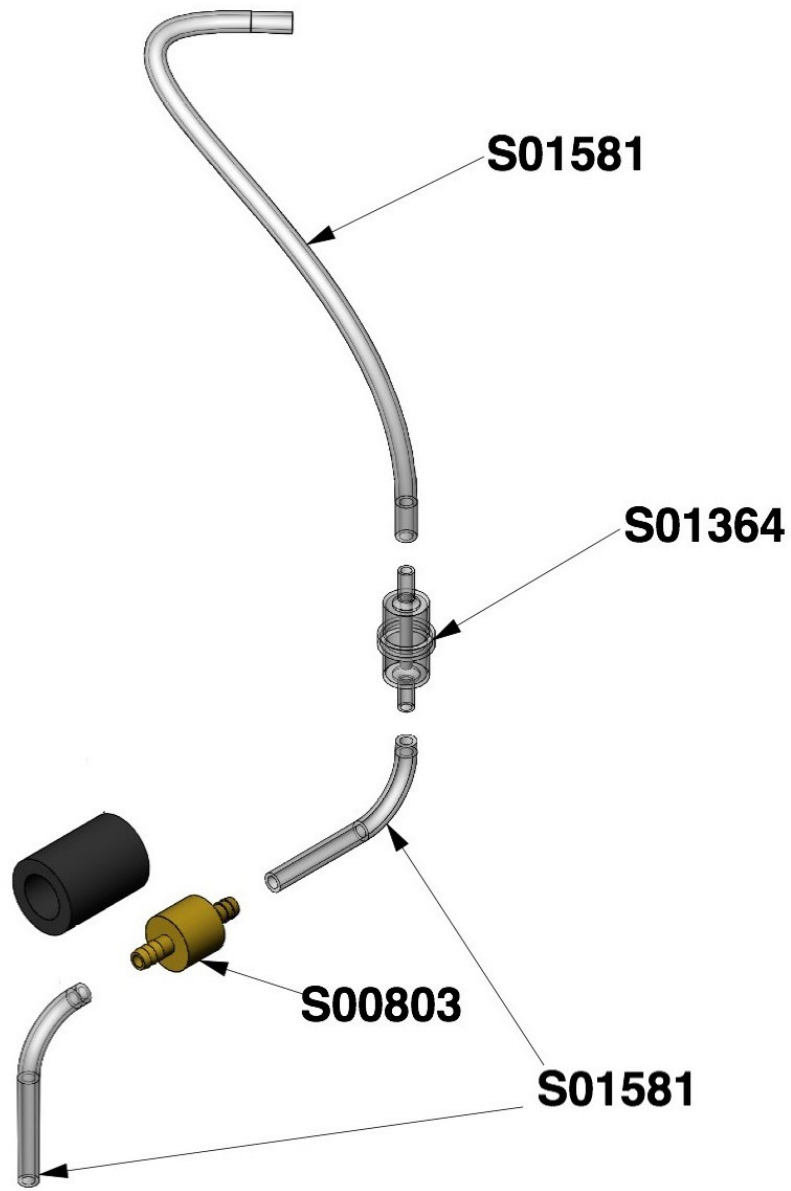

# STEAM & VAC PRO HOSE A00260

Page Number	Part Number	Description	List Price
1	S02108	Nozzle	£1.18
1	S02109	Pump Valve	£14.91
1	S02096	Complete Monobloc	£103.32
1	S02099	Rapid Connection Hose	£5.66
1	S02097	Monobloc	£79.94
1	S01354	Coil (230v)	£13.04
1	S02100	Union	£6.49
1	S02101	Depression Valve	£20.32
2	S02144	M4 Screw	£0.30
2	S02143	Grey Connector	£5.52
2	S00951	Switch Cover	£5.36
2	S00342	Black Connector	£3.36
2	S00959	Hose 35 x 10 x 1	£6.54
2	S00970	Locknut	£0.21
2	S00950	Control Switch	£13.39
2	S02142	Grey Connector	£4.21
2	S00241	Lid & Pin	£49.97
2	S01870	Switch Assembly	£19.61
2	S02145	Sensor	£12.46
2	S01523	Black Gasket for Basket	£4.00
2	S01522	Suction Pipe	£6.55
2	S01359	SV Band for Suction Hose	£3.39
2	S01524	Grey Tube	£8.97
2	S01581	Silicon Tube	£3.57
2	S01356	Y Connection in PPS	£4.63
2	S00036	Steam Tube (metres)	£7.25
2	S01468	Hose Clip	£1.80
3	S02119	9 Bar pressure Stat	£47.60
3	S02120	T Junction	£7.78
3	S02121	11 Bar Safety Valve	£21.20
3	S02109	Pump Valve	£14.91
3	S02110	O Ring	£0.35
3	S02111	Braided Hose	£12.08
4	S01134	Assembly Probe	£14.62
4	S02103	Non Return Valve	£21.66
4	S02104	90 Degree Junction	£6.12
4	S01500	Manual Thermostat	£11.13
4	S02105	Bolt	£0.64
4	S02106	Boiler	£110.00
4	S01463	Lower Boiler Lagging	£3.62
4	S01784	Upper Boiler Lagging	£21.53
4	S02112	Display Stickers	£19.76
4	S01336	12 Bar pressure Gauge	£25.37
4	S02117	Complete Green Switch	£8.72
4	S02118	Switch Cover	£1.47
4	S02116	Complete Orange Switch	£7.96
4	S02115	S&V Front socket	£28.61
4	S02114	Stainless Steel Front	£61.62
4	S01343	Front Display Plate	£4.82