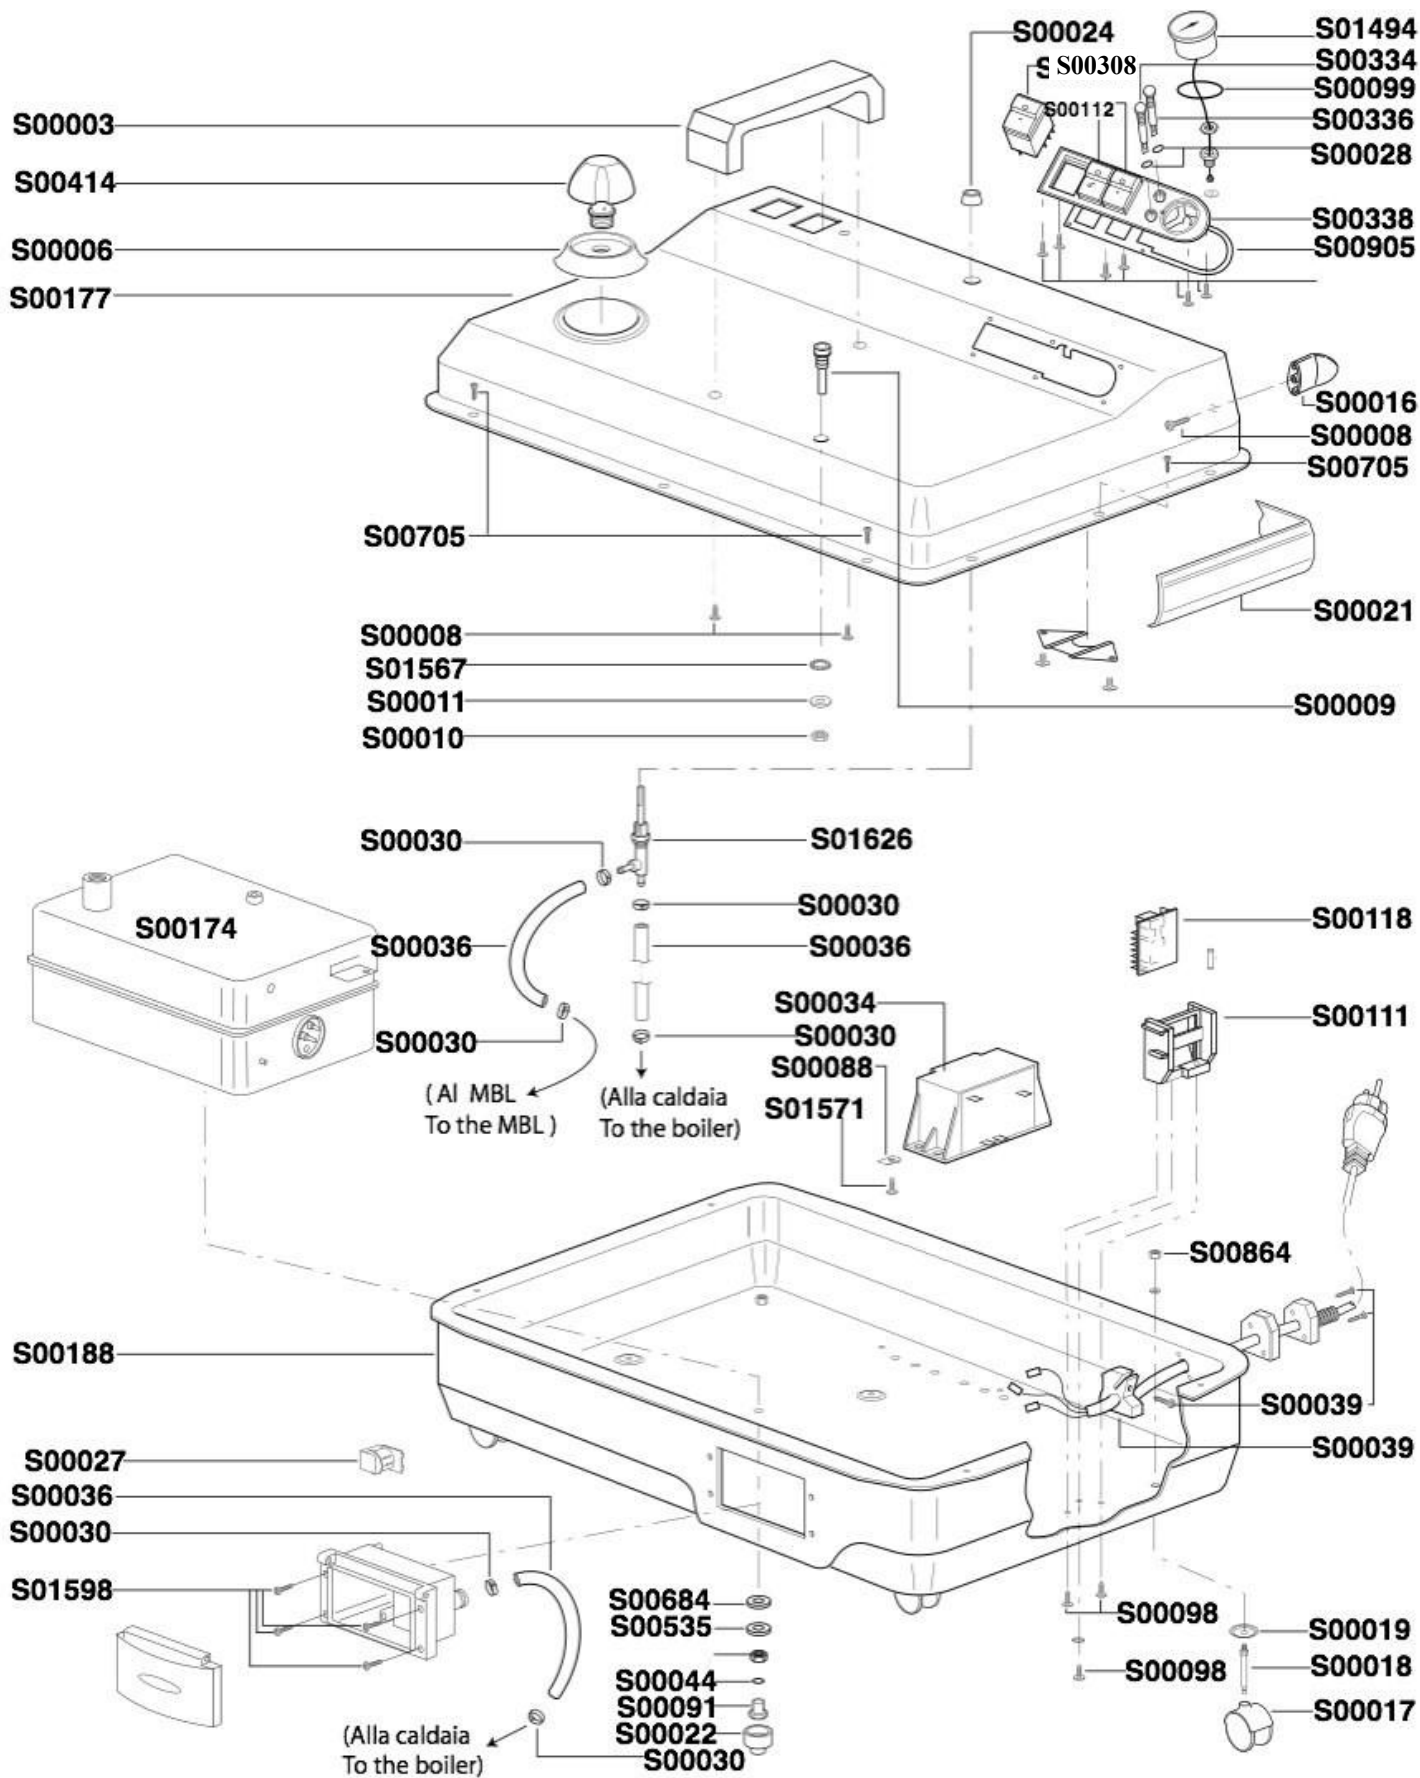

## **ROBBY 6000 SPARES MANUAL 2019**

**ROBBY 6000**  
**Ospreydeepclean 2011**

**ROBBY 6000**  
**Ospreydeepclean 20011**

ROBBY 6000 HOSE- A01057  
**Ospreydeepclean 2011**

## ROBBY FRONT SOCKET

<u>Product Code</u>	<u>Description</u>	<u>List Price</u>
S00003	HANDLE D0001	£
S00006	FILLER PIPE GROMMET D0009	£
S00008	SCREW D0011	£
S00009	IRON SUPPORT SOCKET D0014	£
S00012	SIMMERSTAT D0026	£
S00014	WASHER MAP0242/D0033	£
S00016	CABLE CLEAT D0035/MAP0224	£
S00017	CASTOR LARGE D0045	£
S00018	CASTOR LEG D0046	£
S00019	WASHER D0047	£
S00022	DRAIN PLUG COVER D0060	£
S00024	STEAM CONTROL KNOB D4627	£
S00027	AUDIBLE ALARM D0085-MAP0506	£
S00028	O'RING D00093 19933001001	£
S00029	HOSE NOZZLE LGE PLASTIC J0181 KIT0269N 19931054001	£
S00030	HOSE CLIP 9.11 D0095/MAP0242 19930013040	£
S00031	HOSE BUTTON D0096 KIT0271 19939001000	£
S00033	HOSE BUTTON SPRING D0098 KIT0270 19930000040	£
S00036	STEAM TUBE MTRS D0103	£
S00039	ELECT RESTRAINT D0134	£
S00044	O RING D0331 KIT0257 19933001163	£
S00048	WATER SWITCH D0382 KIT0266 19921111000	£
S00049	PRESSURE STAT MICRO SWTH J0953	£
S00050	STEAM SWITCH HDLE D0411 19921108000	£
S00059	HOSE RESTRAINT D0634 KIT0261 10109096000	£
S00061	CONVOLUTED TUBE MTRS D0654	£
S00062	NUT D0662	£
S00063	WASHER D0664	£
S00064	WASHER D0665	£
S00073	CABLE CLAMP D0678 KIT0260 19930018000	£
S00081	PIN (F) D0711	£
S00088	CLIP NUTS TRANSFORMER D0748	£
S00091	DRAIN PLUG D0770/MAP0237	£
S00092	UNION NUT D0775	£
S00093	BOILER LAGGING UPPER J0076	£
S00094	BOILER LAGGING LOWER D1574	£
S00098	SCREW D0010 KIT0251	£
S00099	O RING D0963	£
S00107	AUTO THERMOSTAT & CLIP 165 DEG D0197	£
S00109	SPRING LH D1415/MAP0226	£
S00110	SPRING RH D1416/MAP0227	£
S00111	DNU HOLDER D1522	£
S00112	STEAM SWITCH D1528	£
S00118	PCB ROBBY D1601	£