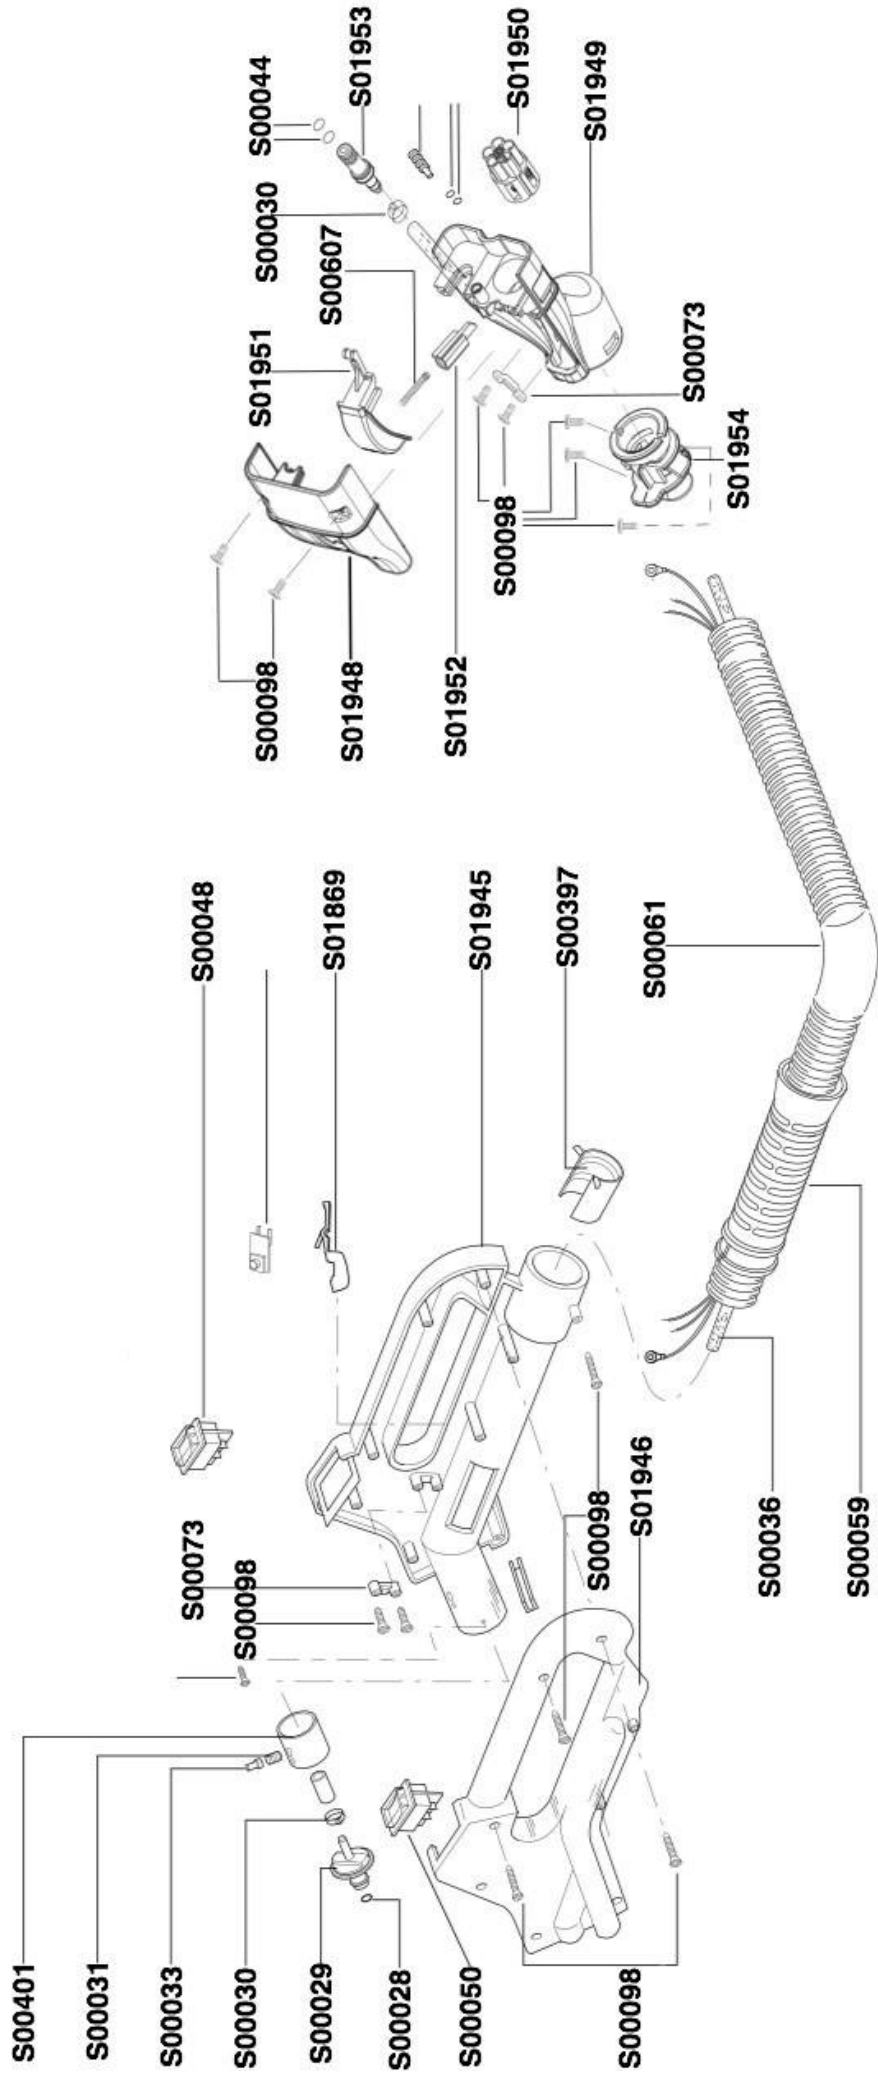

## **ROBBY 6000 SPARES MANUAL 2019**

**ROBBY 6000**  
**Ospreydeepclean 2011**

**ROBBY 6000**  
**Ospreydeepclean 20011**

ROBBY 6000 HOSE- A01057  
**Ospreydeepclean 2011**

## ROBBY FRONT SOCKET

<u>Product Code</u>	<u>Description</u>	<u>List Price</u>
S00003	HANDLE D0001	£
S00006	FILLER PIPE GROMMET D0009	£
S00008	SCREW D0011	£
S00009	IRON SUPPORT SOCKET D0014	£
S00012	SIMMERSTAT D0026	£
S00014	WASHER MAP0242/D0033	£
S00016	CABLE CLEAT D0035/MAP0224	£
S00017	CASTOR LARGE D0045	£
S00018	CASTOR LEG D0046	£
S00019	WASHER D0047	£
S00022	DRAIN PLUG COVER D0060	£
S00024	STEAM CONTROL KNOB D4627	£
S00027	AUDIBLE ALARM D0085-MAP0506	£
S00028	O'RING D00093 19933001001	£
S00029	HOSE NOZZLE LGE PLASTIC J0181 KIT0269N 19931054001	£
S00030	HOSE CLIP 9.11 D0095/MAP0242 19930013040	£
S00031	HOSE BUTTON D0096 KIT0271 19939001000	£
S00033	HOSE BUTTON SPRING D0098 KIT0270 19930000040	£
S00036	STEAM TUBE MTRS D0103	£
S00039	ELECT RESTRAINT D0134	£
S00044	O RING D0331 KIT0257 19933001163	£
S00048	WATER SWITCH D0382 KIT0266 19921111000	£
S00049	PRESSURE STAT MICRO SWTH J0953	£
S00050	STEAM SWITCH HDLE D0411 19921108000	£
S00059	HOSE RESTRAINT D0634 KIT0261 10109096000	£
S00061	CONVOLUTED TUBE MTRS D0654	£
S00062	NUT D0662	£
S00063	WASHER D0664	£
S00064	WASHER D0665	£
S00073	CABLE CLAMP D0678 KIT0260 19930018000	£
S00081	PIN (F) D0711	£
S00088	CLIP NUTS TRANSFORMER D0748	£
S00091	DRAIN PLUG D0770/MAP0237	£
S00092	UNION NUT D0775	£
S00093	BOILER LAGGING UPPER J0076	£
S00094	BOILER LAGGING LOWER D1574	£
S00098	SCREW D0010 KIT0251	£
S00099	O RING D0963	£
S00107	AUTO THERMOSTAT & CLIP 165 DEG D0197	£
S00109	SPRING LH D1415/MAP0226	£
S00110	SPRING RH D1416/MAP0227	£
S00111	DNU HOLDER D1522	£
S00112	STEAM SWITCH D1528	£
S00118	PCB ROBBY D1601	£