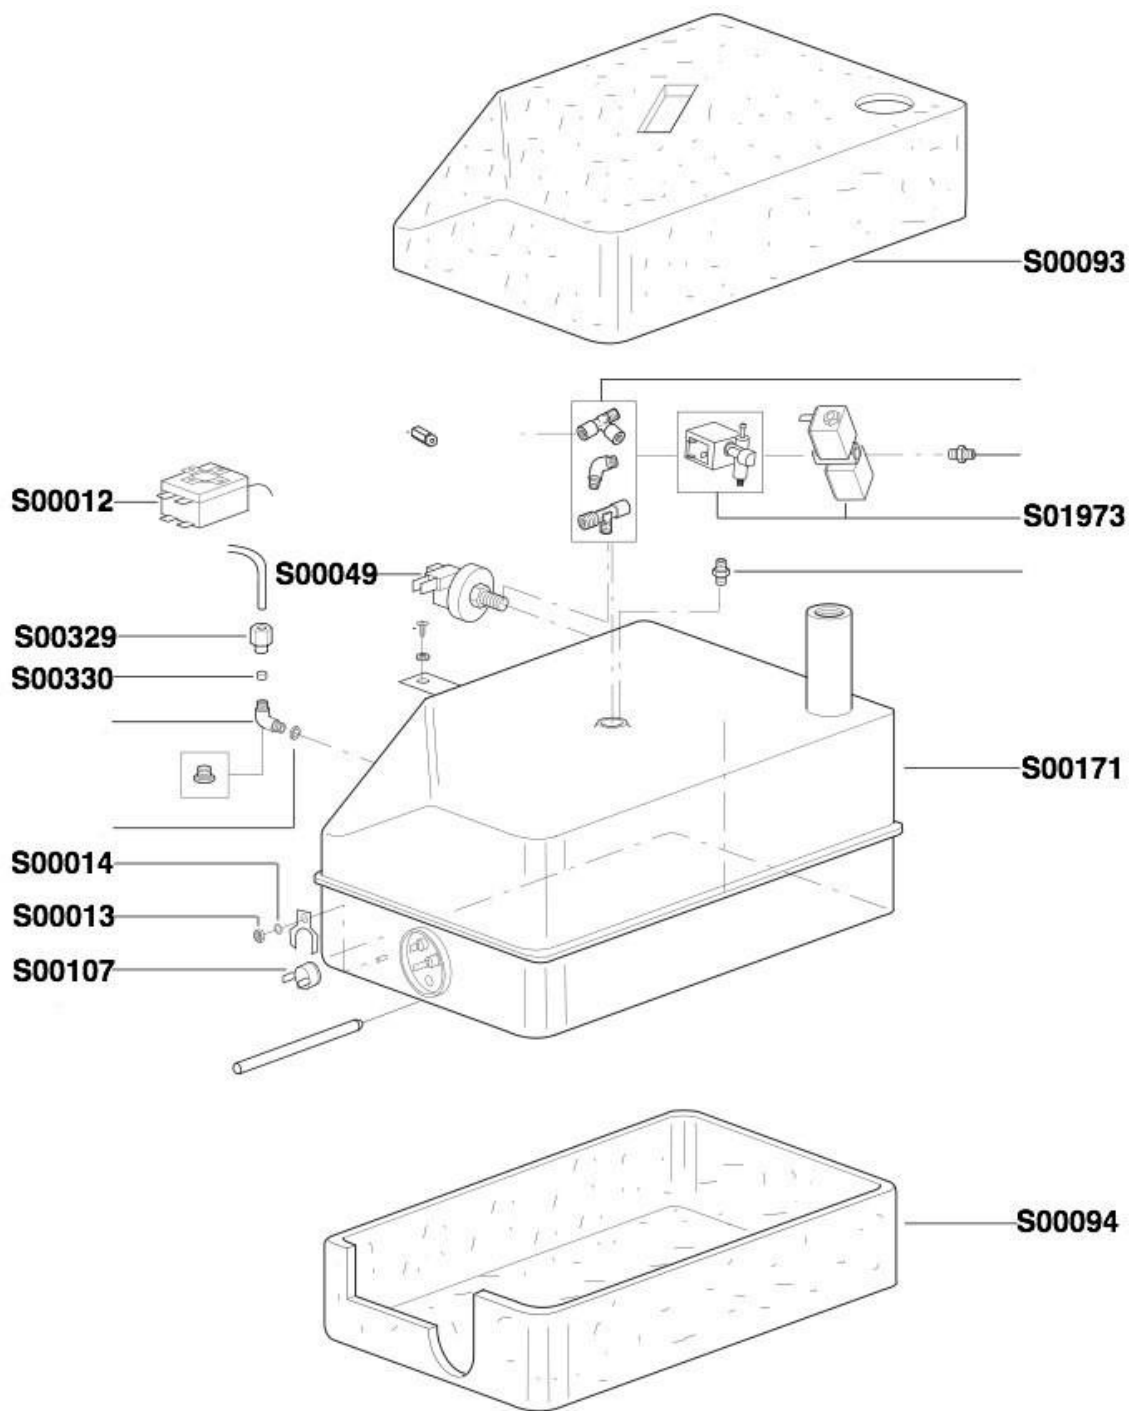

ROBBY 3000 SPARES MANUAL 2019

ROBBY 3000
Ospreydeepclean 2011

ROBBY 3000
Ospreydeepclean 2011

ROBBY 3000 HOSE- A00119

X1	POWER CABLE + PLUG
S1	BOILER'S POWER SWITCH
S2	IRON'S POWER SWITCH
RC	EM C FILTER
S4	IRON PUSHBUTTON
S5	IRON HANDLE PUSHBUTTON
P	PRESSURE SWITCH
TR	230/12V SA FETY TRA NSFOR.
ETV	STEAM SOLENOID VALVE
L1	WATER LIGHT INDICATOR
TL	OPERATOR THERMISTOR SWITCH
TS	OVERTEMPERATURE SWITCH
R1	BOILER'S HEATING ELEMENT
U2	IRON PLUG
X2	IRON'S PLUG + SOCKET
F	FUSE 1.5A
CIC	BUZZER
R2	IRON'S HEATING ELEMENT