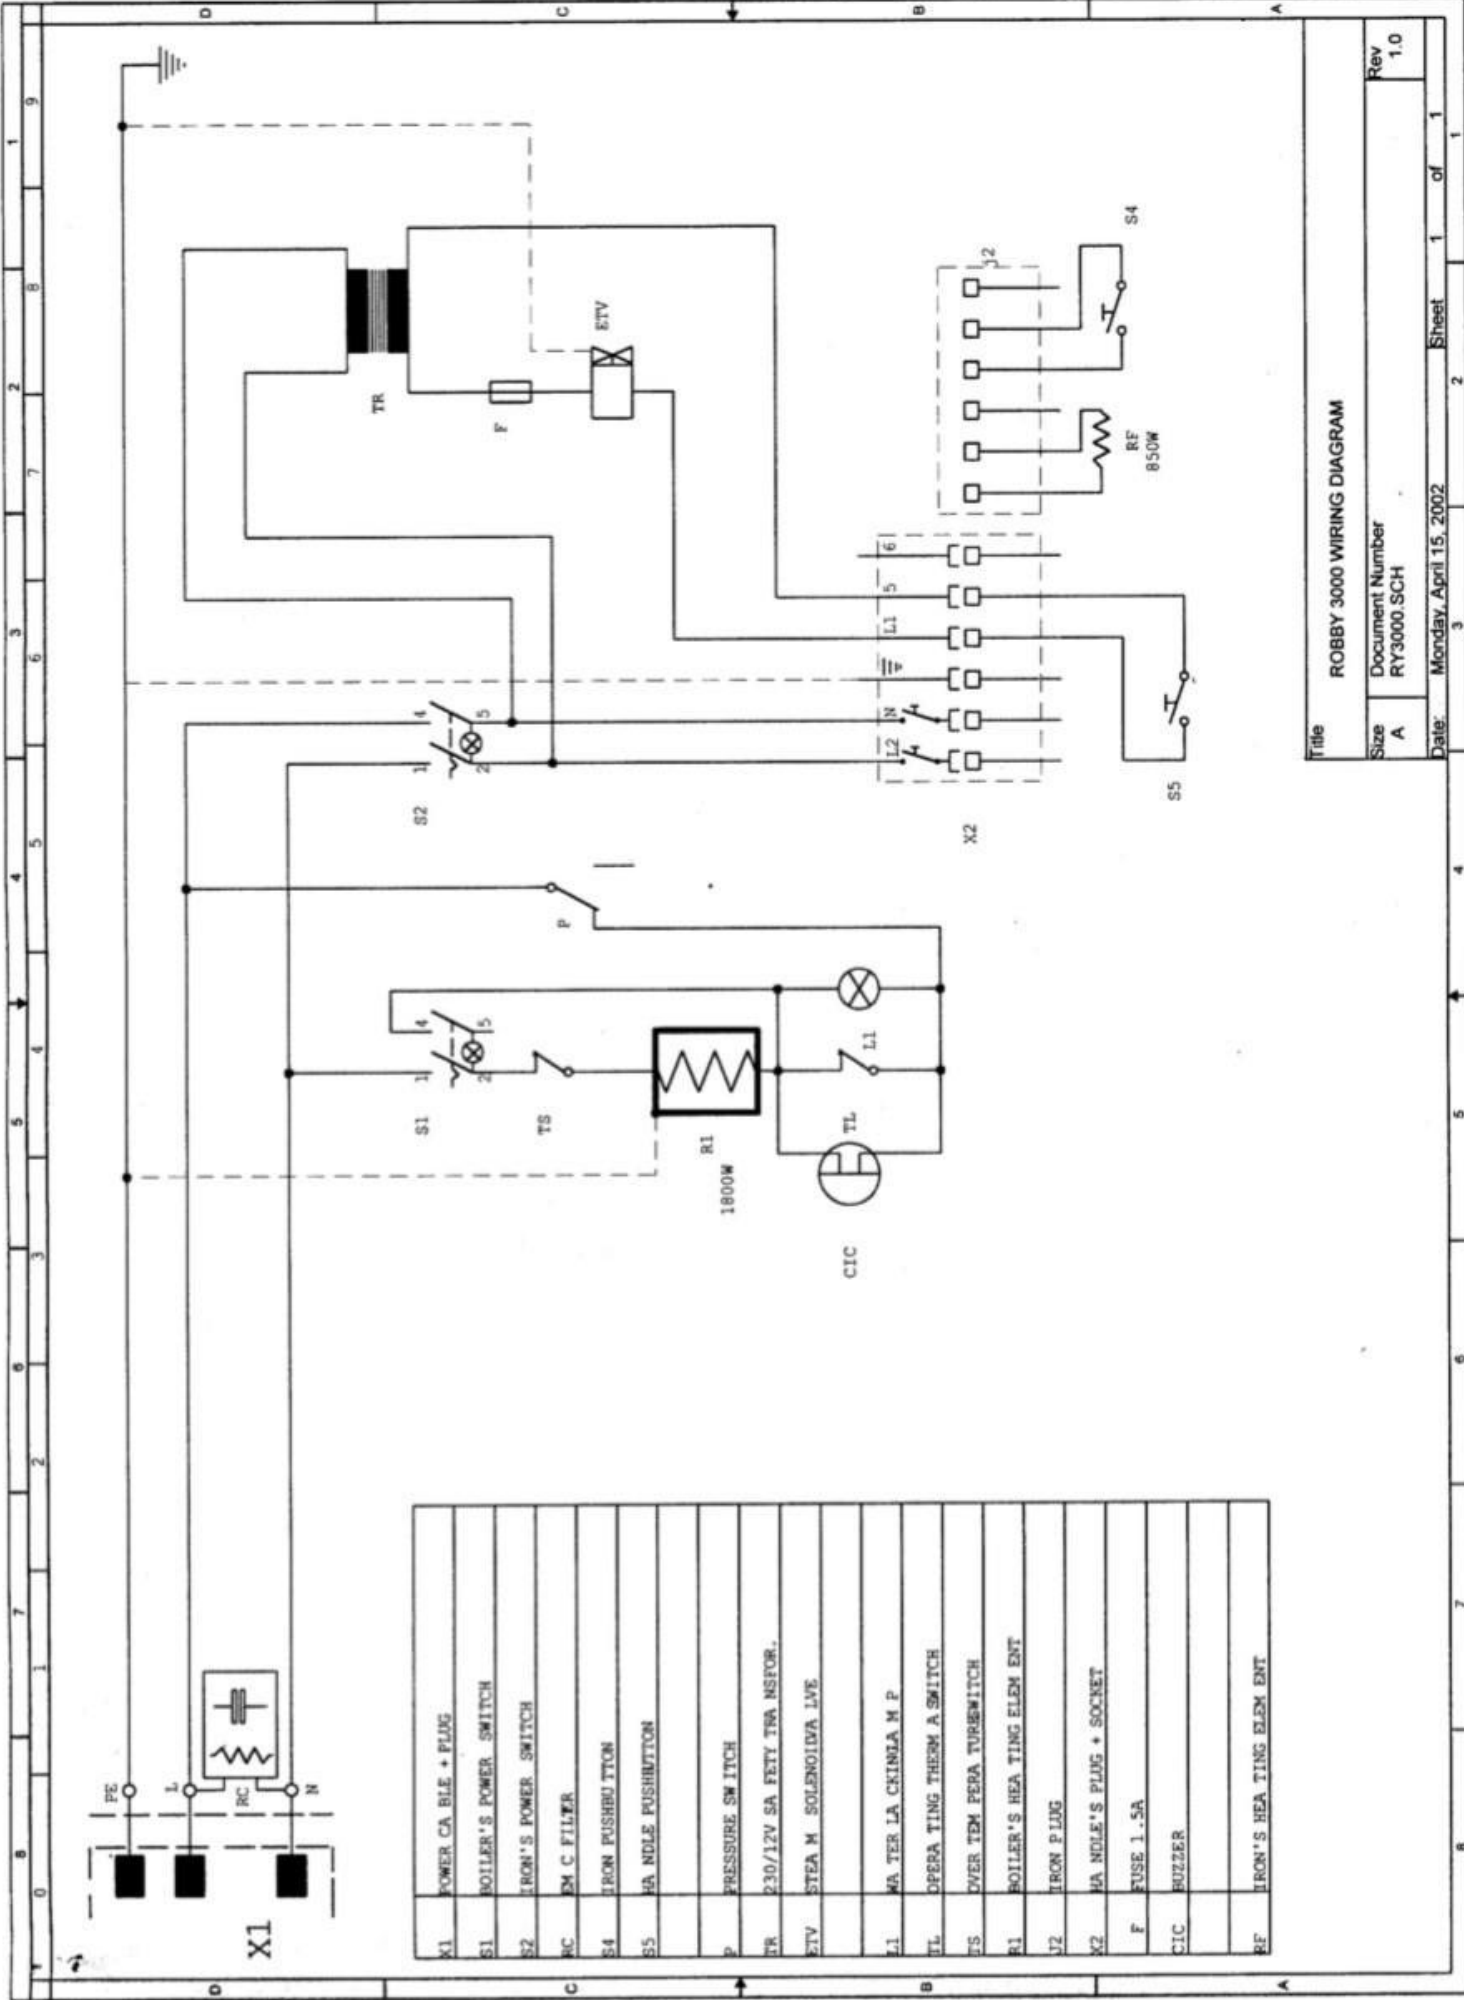

ROBBY 3000 SPARES MANUAL 2019

ROBBY 3000
Ospreydeepclean 2011

ROBBY 3000
Ospreydeepclean 2011

ROBBY 3000 HOSE- A00119

X1	POWER CABLE + PLUG
S1	BOILER'S POWER SWITCH
S2	IRON'S POWER SWITCH
RC	EM C FILTER
S4	IRON PUSHBUTTON
S5	IRON HANDLE PUSHBUTTON
P	PRESSURE SWITCH
TR	230/12V SA FETY TRA NSFOR.
ETV	STEAM SOLENOID VALVE
L1	WATER LIGHT INDICATOR
TL	OPERATOR THERMISTOR SWITCH
TS	OVERTEMPERATURE SWITCH
R1	BOILER'S HEATING ELEMENT
U2	IRON PLUG
X2	IRON'S PLUG + SOCKET
F	FUSE 1.5A
CIC	BUZZER
R2	IRON'S HEATING ELEMENT