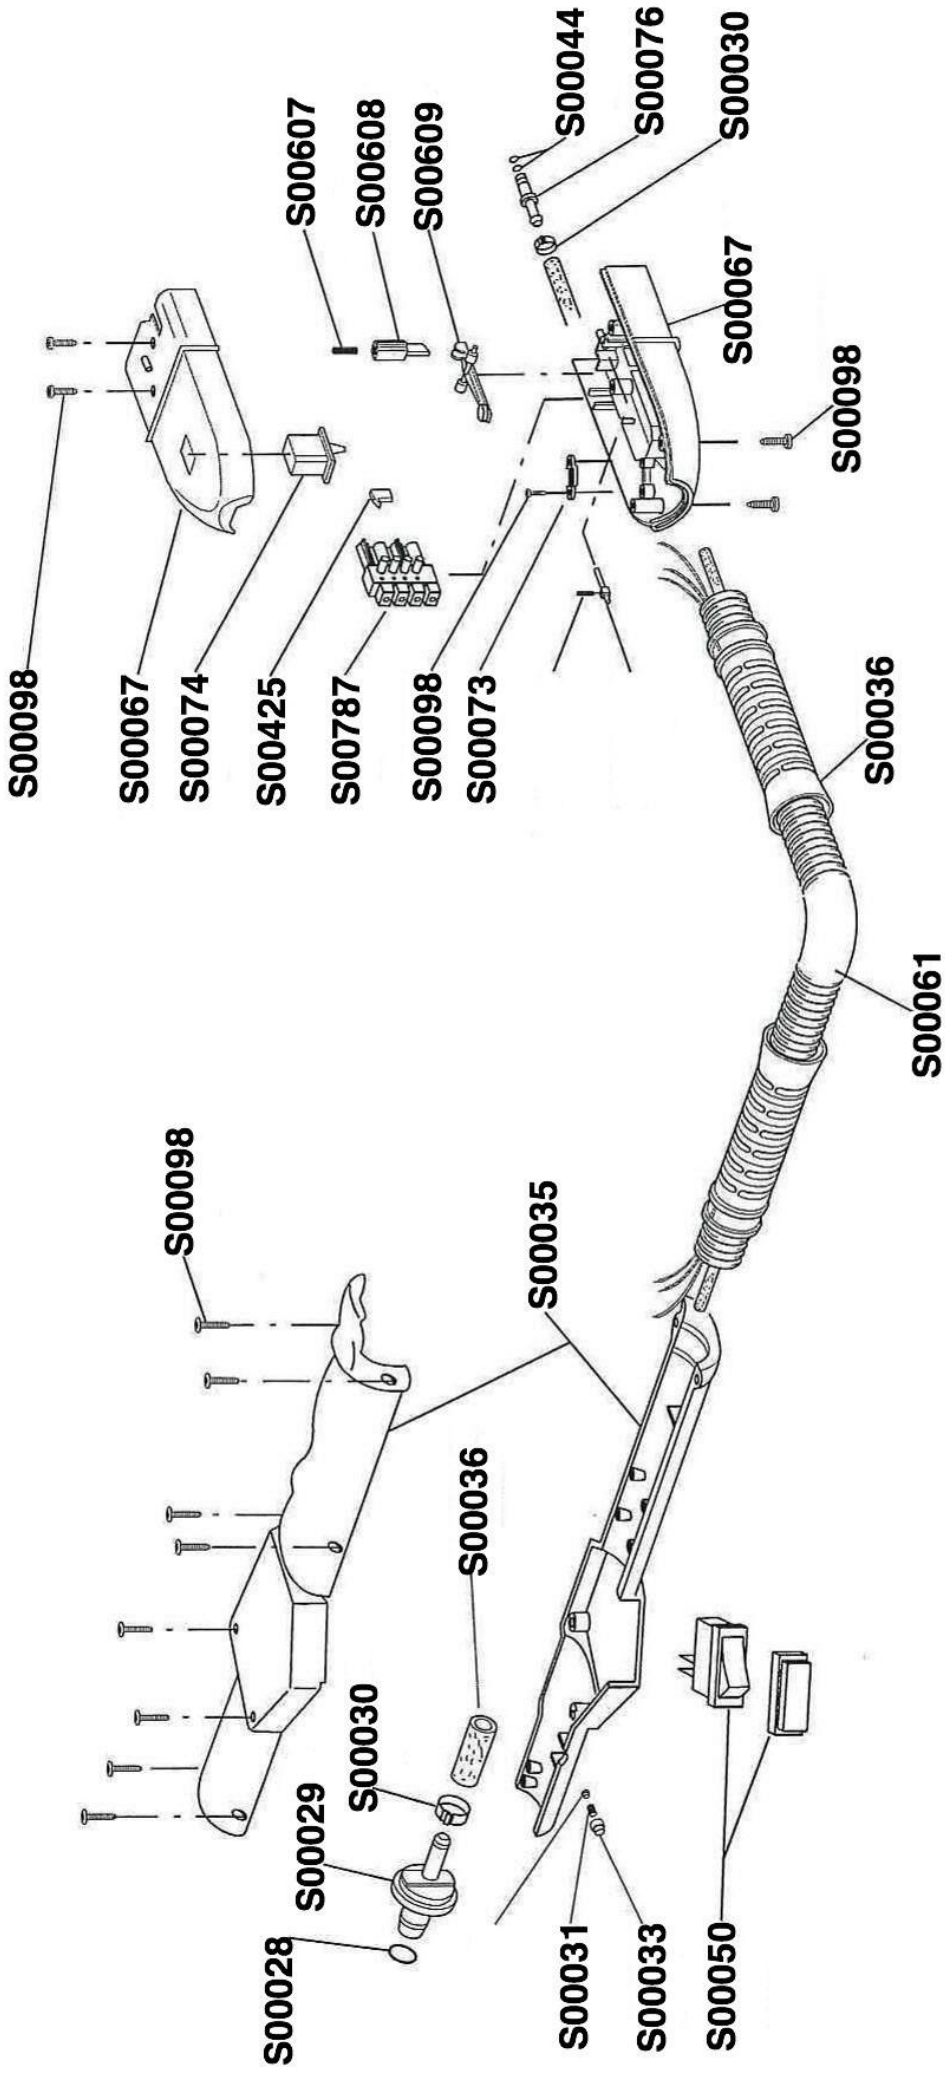

ROBBY 3000 SPARES MANUAL 2019

ROBBY 3000
Ospreydeepclean 2011

ROBBY 3000
Ospreydeepclean 2011

ROBBY 3000 HOSE- A00119

X1	POWER CABLE + PLUG
S1	BOILER'S POWER SWITCH
S2	IRON'S POWER SWITCH
RC	EM C FILTER
S4	IRON PUSHBUTTON
S5	IRON HANDLE PUSHBUTTON
P	PRESSURE SWITCH
TR	230/12V SA FETY TRA NSFOR.
ETV	STEAM SOLENOID VALVE
L1	WATER LIGHT INDICATOR
TL	OPERATOR THERMISTOR SWITCH
TS	OVERTEMPERATURE SWITCH
R1	BOILER'S HEATING ELEMENT
U2	IRON PLUG
X2	IRON'S PLUG + SOCKET
F	FUSE 1.5A
CIC	BUZZER
R2	IRON'S HEATING ELEMENT