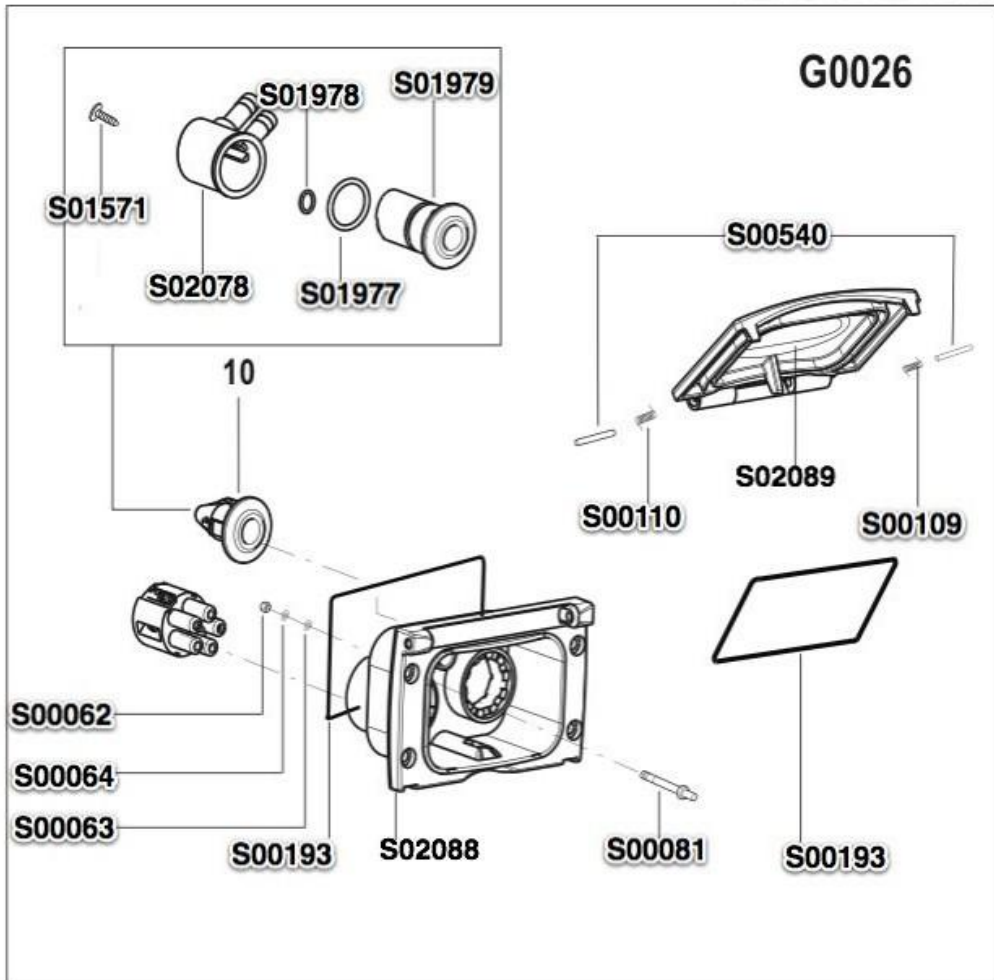

S01944

ROBBY FRONT SOCKET