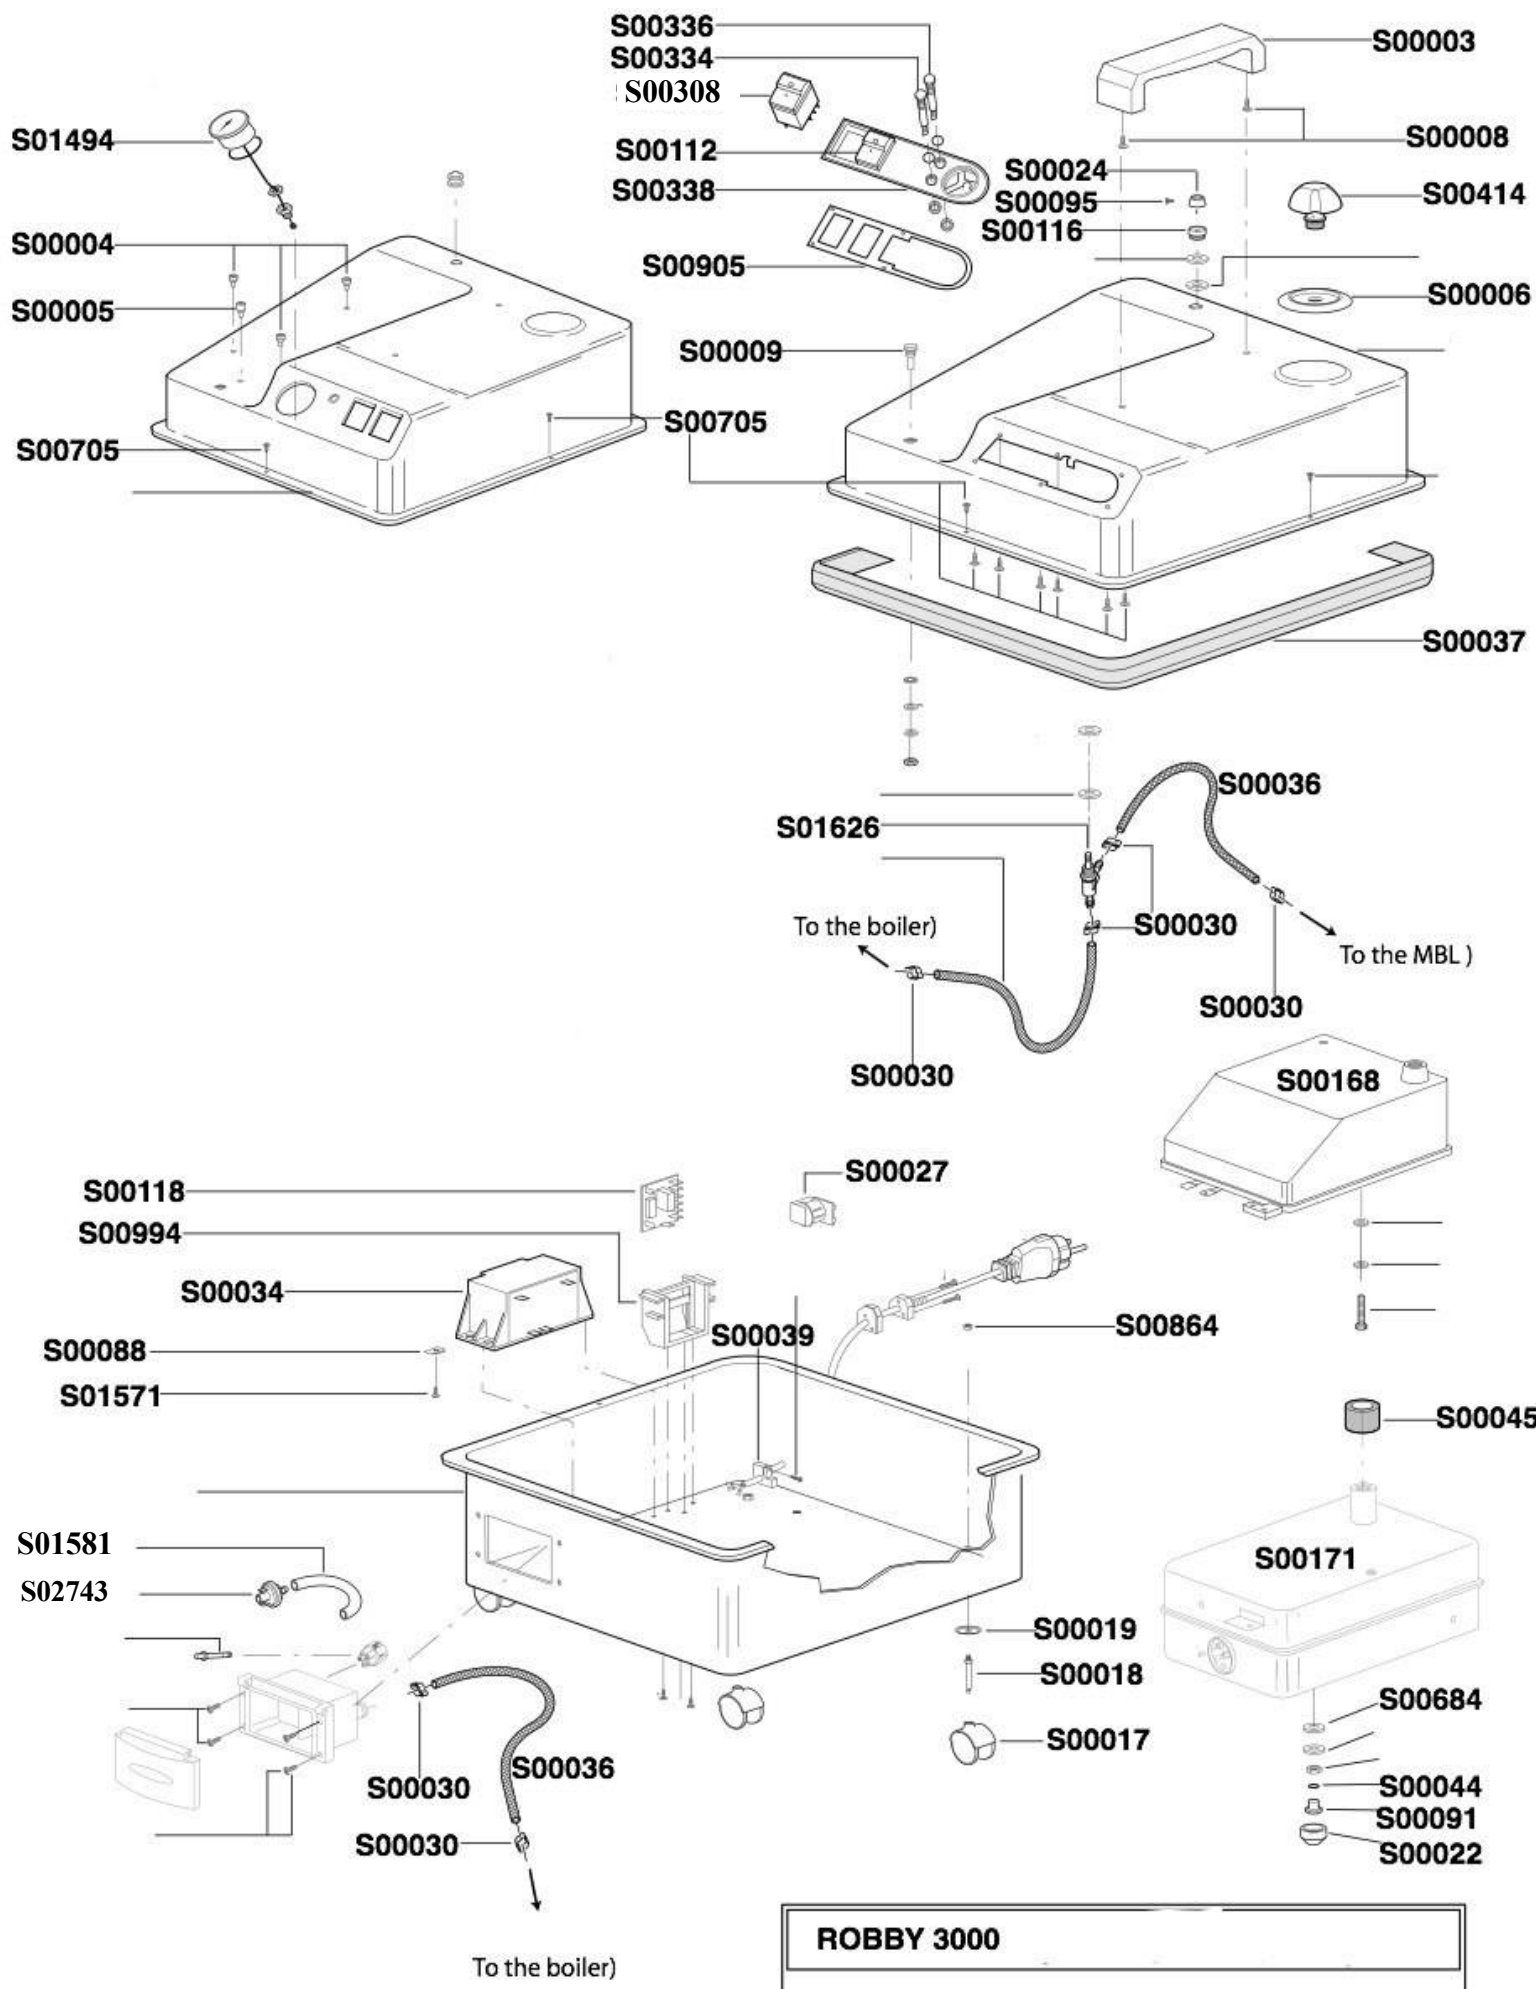

ROBBY 3000 SPARES MANUAL 2019

ROBBY 3000
Ospreydeepclean 2011

ROBBY 3000
Ospreydeepclean 2011

ROBBY 3000 HOSE- A00119

X1	POWER CABLE + PLUG
S1	BOILER'S POWER SWITCH
S2	IRON'S POWER SWITCH
RC	EM C FILTER
S4	IRON PUSHBUTTON
S5	IRON HANDLE PUSHBUTTON
P	PRESSURE SWITCH
TR	230/12V SA FETY TRA NSFOR.
ETV	STEAM SOLENOID VALVE
L1	WATER LIGHT INDICATOR
TL	OPERATOR THERMISTOR SWITCH
TS	OVERTEMPERATURE SWITCH
R1	BOILER'S HEATING ELEMENT
U2	IRON PLUG
X2	IRON'S PLUG + SOCKET
F	FUSE 1.5A
CIC	BUZZER
R2	IRON'S HEATING ELEMENT