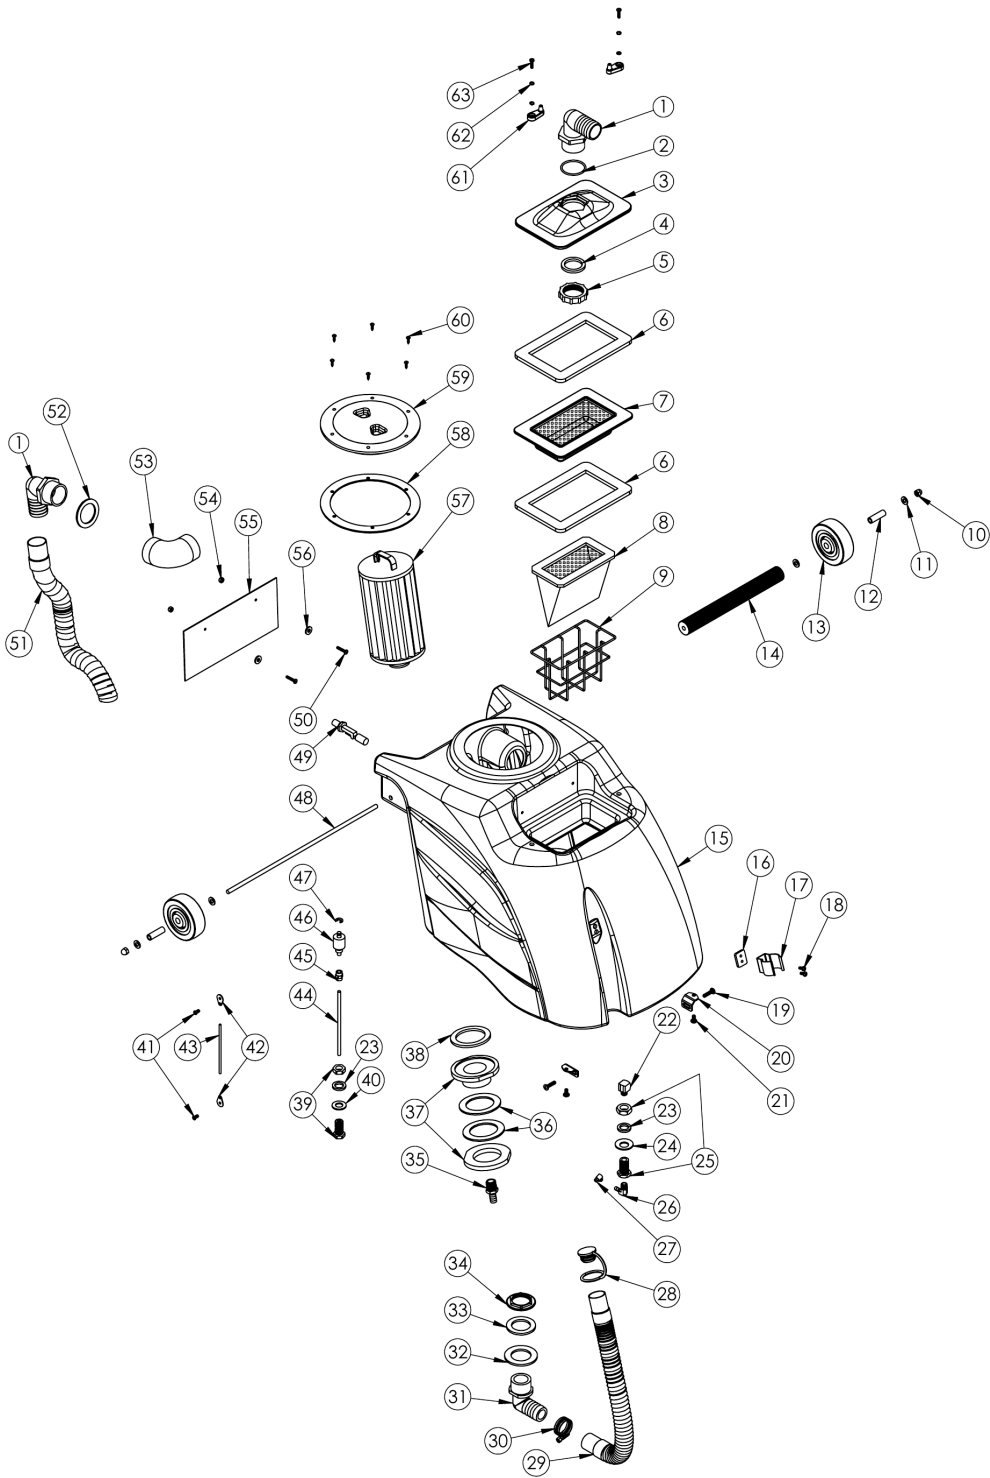

Ref Number	Part Number	Part Description	Context Notes	Quantity
1	72777B	In Tank Filter		
2	72776B	Disposable Inlet Filter (6 Pack)		

Tank Assembly

Rendered by ARI Network Services, Inc.

Tank Assembly

Ref Number	Part Number	Part Description	Context Notes	Quantity
1	7GR034B	Plastic Elbow 1-1/2" H x 1-1/2" MPT		2
2	30063	O-Ring		1
3	72790A	Lid		1
4	X9654	GASKET, ECO 500 LID		1
5	X9655	NUT, PVC 1 1/2 FOR ECO 500 LID		1
6	72778D	Gasket		2
7	72774B	Gross Debris Filter		1
8	72776B	Disposable Inlet Filter (6 Pack)		2
9	72775A	Filter Frame		1
10	72148A	Nut		2
11	X8218	Washer		4
12	72486A	Spacer		2
13	X8025	Wheel 4" x 1-1/4"		2
14	X9453	Handle, Mid Size Extractor		1
15	72773AYEL	Tank		1
16	72669A	Spring Clip Pad		1
17	72173A	Spring Clip		1
18	71651A	Screw 10-32 x 1/2"		2
19	7CU003	Screw 1/4-20 x 1"		2
20	72767A	Bracket		2
21	7BS003	Screw 1/4-20 x 1/2"		2
22	PC49	Brass Street Elbow 90° 1/4" MPT x 1/4" FPT		1
23	PX48G	Fiber Gasket		2
24	72274A	Neoprene Washer		1
25	PX48	Brass Bulkhead Fitting 3/4"		1
26	PX212	FITTING BRASS 90D ELBOW 1/4 NPTM X 1/4 HOSE BARB		1

Ref Number	Part Number	Part Description	Context Notes	Quantity
27	7DL003	Hose Clamp		1
28	PAS36	Drain Hose Plug w/Strap		1
29	72797A	Drain Hose		1
30	7DL005	Hose Clamp		1
31	7GR016	Nylon Elbow 1-1/4" HB x 1-1/4" MPT		1
32	72817A	Washer		1
33	X9164	GASKET 1-1/4 FITTING		1
34	X9165	NUT LOCK 1-1/4		1
35	PC25	Fitting 1/2" MPT x 1/2" HB		1
36	72793A	Bulkhead Gasket		2
37	72791A	Bulkhead (2 pcs)		1
38	72792A	Gasket		1
39	7AJ004	Brass Anchor Connector 1/8" FPT x 1/8" MPT		1
40	72115A	Galvanized Washer		1
41	7BH004	Screw 10-32 x 3/8"		2
42	X9069	End Loop w/2 Holes		2
43	72660A	Rope		1
44	72799A	Brass Nipple 1/8" MPT x 6"		1
45	7DA001	Coupling 1/8" FPT		1
46	70343A	2 Pole Float Switch		1
47	71553A	E-Ring		1
48	72779A	All Thread Stud		1
49	72798A	Horizontal Float Switch		1
50	7CU001	Screw #10-24 x 1"		2
51	72384A	Vacuum Hose 45"		1
52	PX14A	Dump Valve Gasket		1